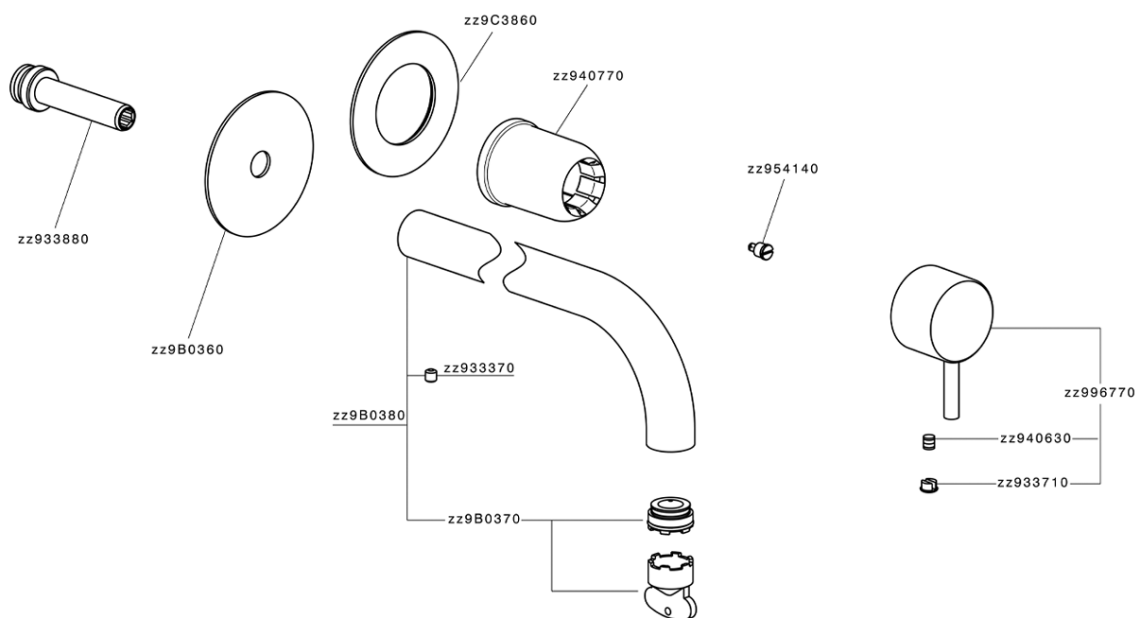

Parte esterna monomando lavabo de pared NUOVA LESS_LN00551D

LN00551D

<https://es.cisal.it/parte-externa-monomando-lavabo-de-pared-nuova-less-ln00551d>

2025-01-15