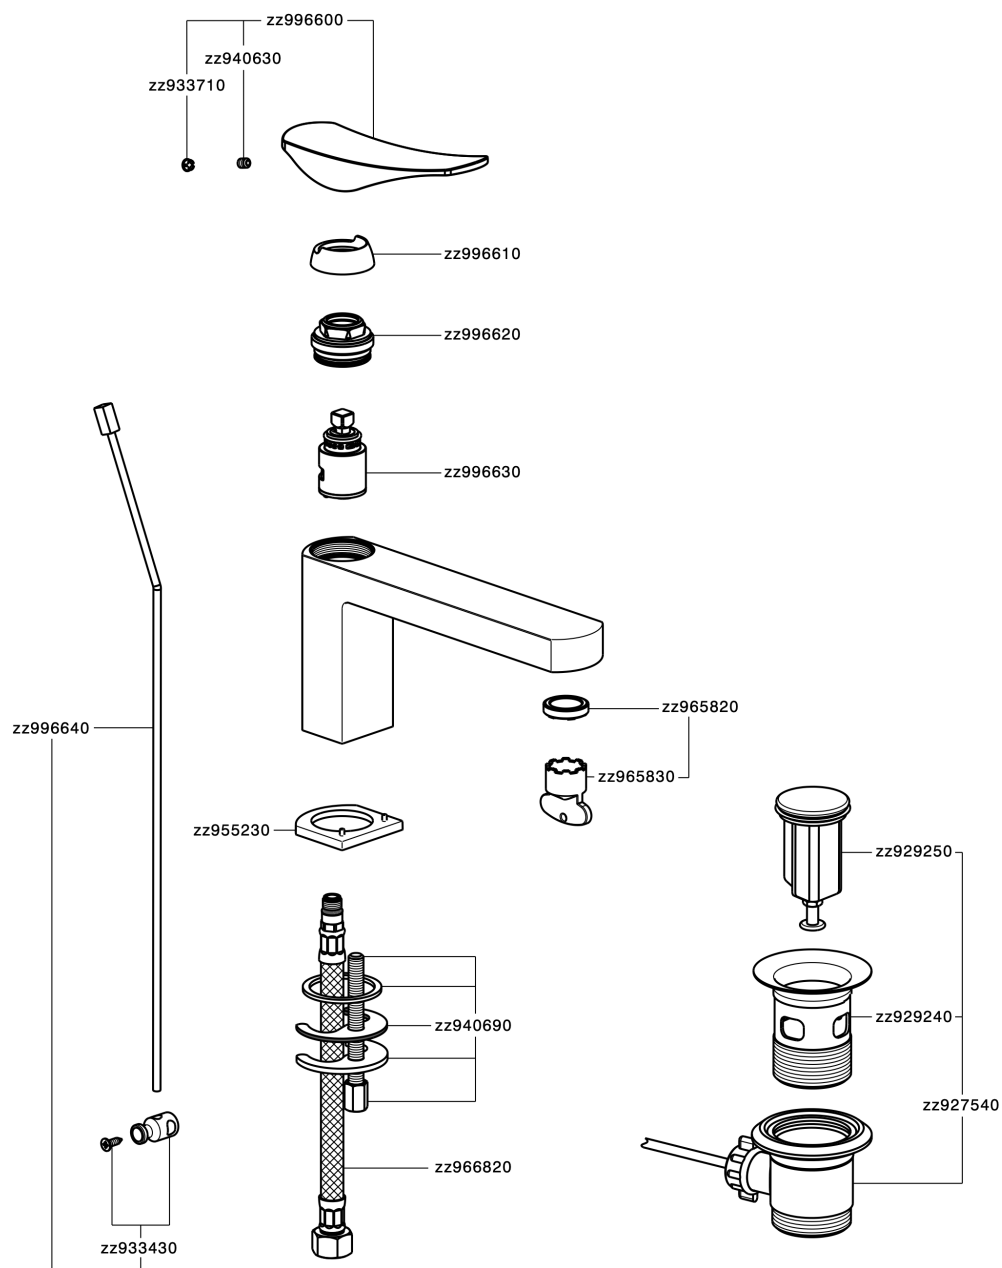

Lavabo monomando ROADSTER ACCENT_RA001510

RA001510

<https://es.cisal.it/lavabo-monomando-roadster-accent-ra001510>

2025-01-15