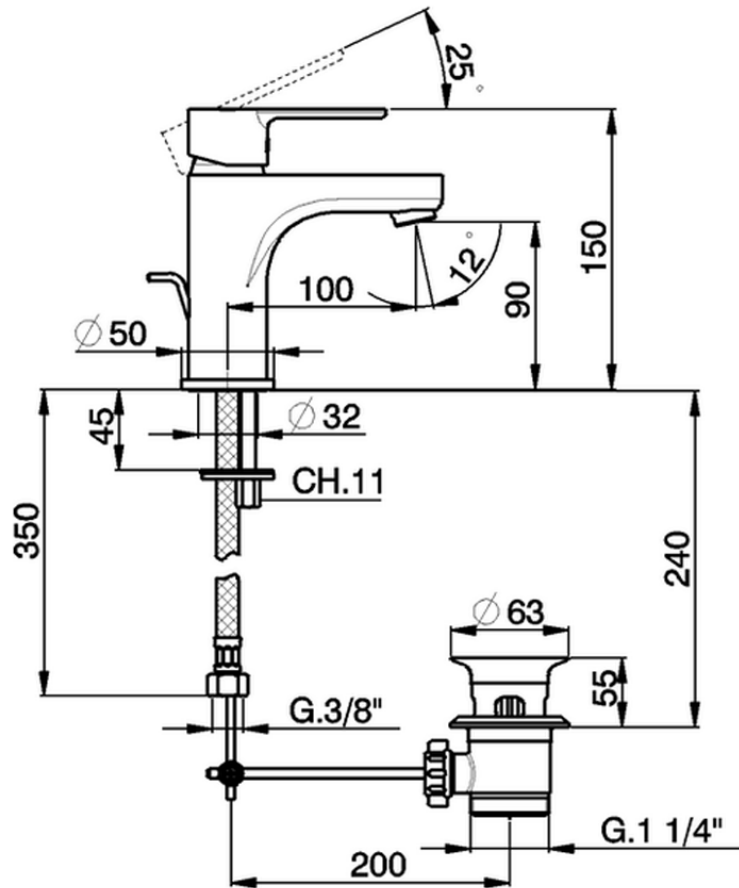

## Lavabo monomando large EnergySave TENDER\_C2000495

C2000495

<https://es.cisal.it/lavabo-monomando-large-energysave-tender-c2000495>

2026-06-14