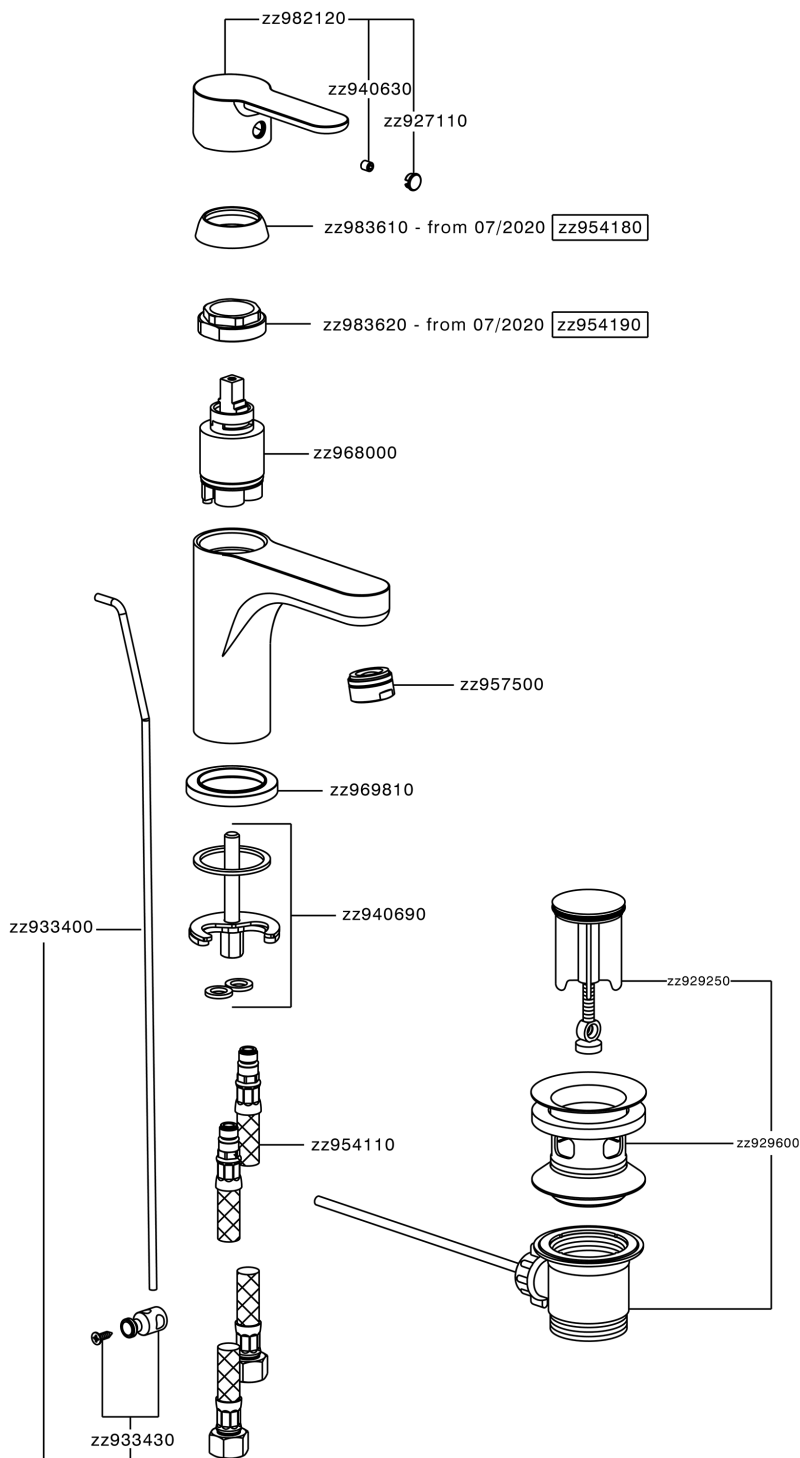

Lavabo monomando large EnergySave TENDER_C2000495

C2000495

<https://es.cisal.it/lavabo-monomando-large-energysave-tender-c2000495>

2026-04-30