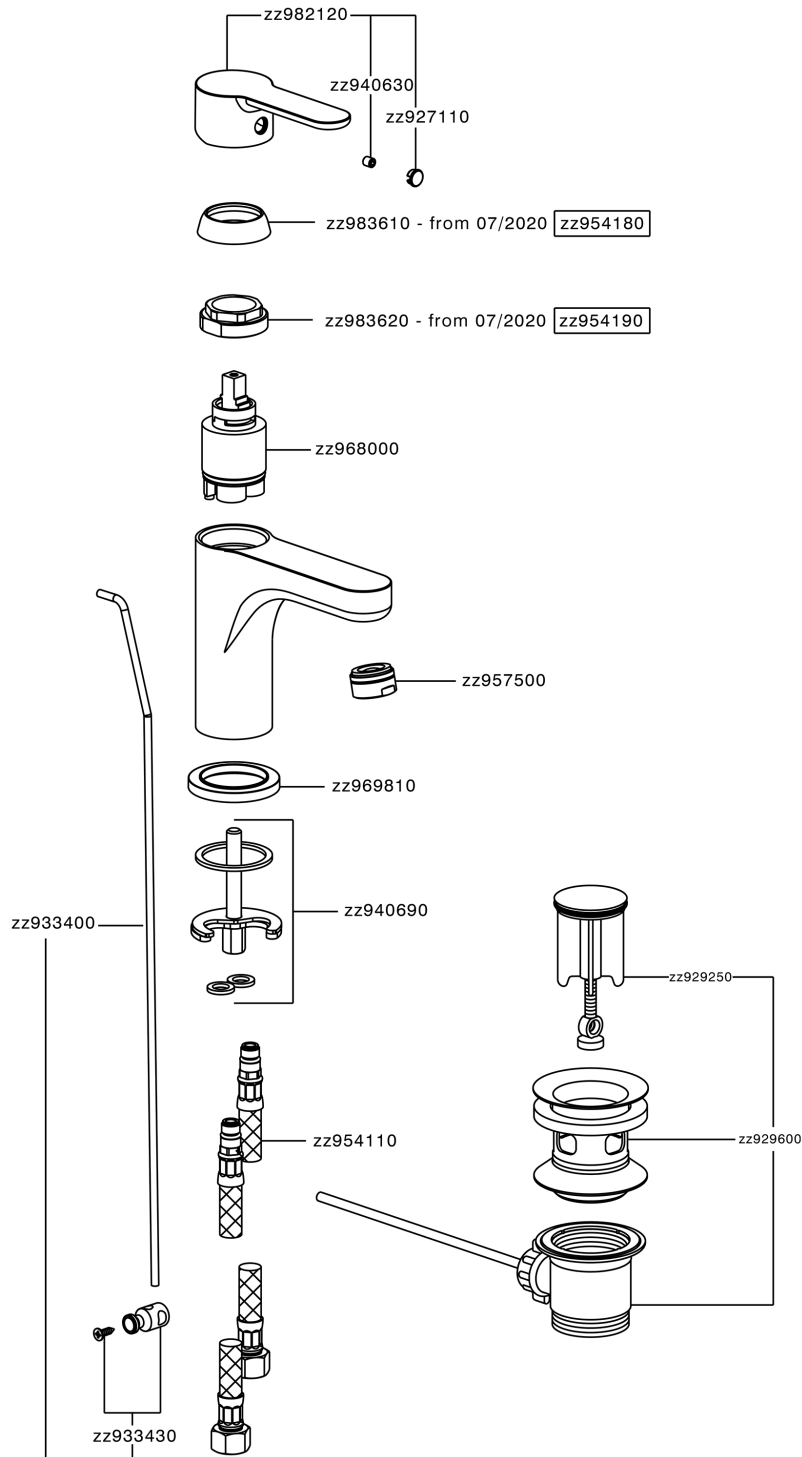

Lavabo monomando large EnergySave TENDER_C2000495

C2000495

<https://es.cisal.it/lavabo-monomando-large-energysave-tender-c2000495>

2026-06-14