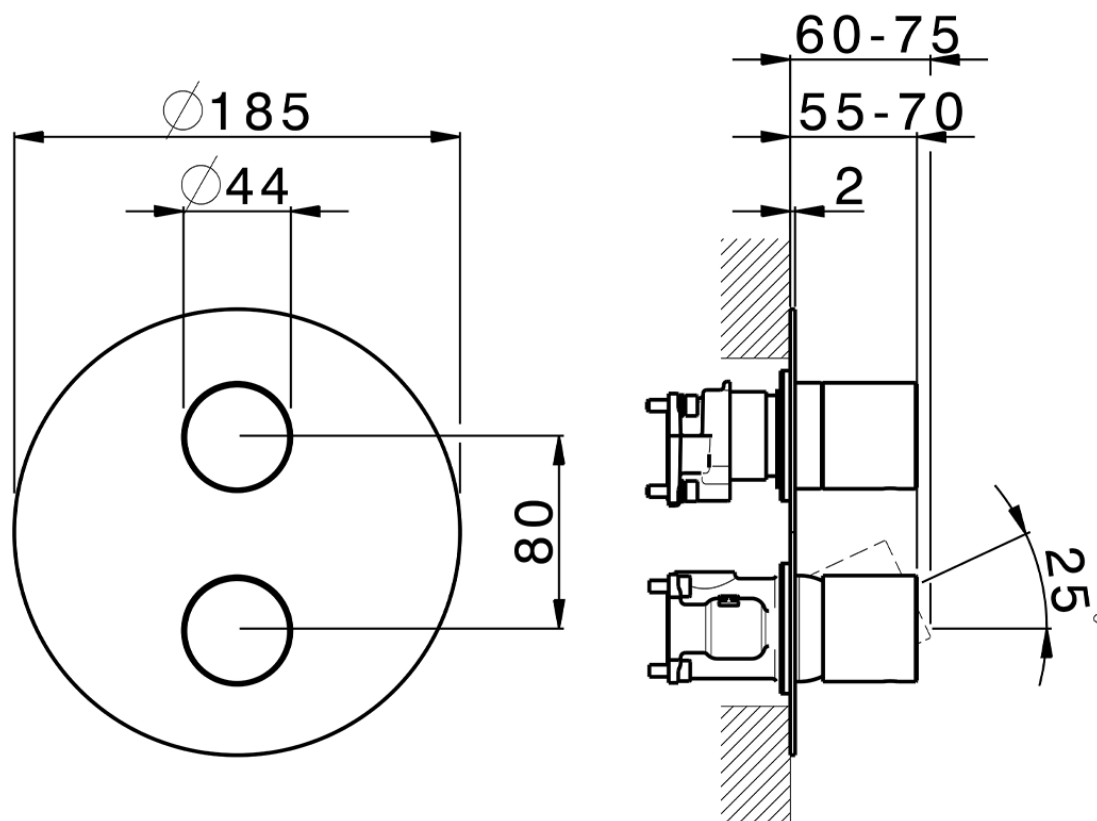

## Conjunto Monomando para One-Box SMOOTH X32\_X30BM030

X30BM030

<https://es.cisal.it/conjunto-monomando-para-one-box-smooth-x32-x30bm030>

ZA00B031

<https://es.cisal.it/one-box-universal-para-empotrado-one-box-za00b031>

ZA00B030

<https://es.cisal.it/one-box-universal-para-empotrado-one-box-za00b030>

2026-05-01