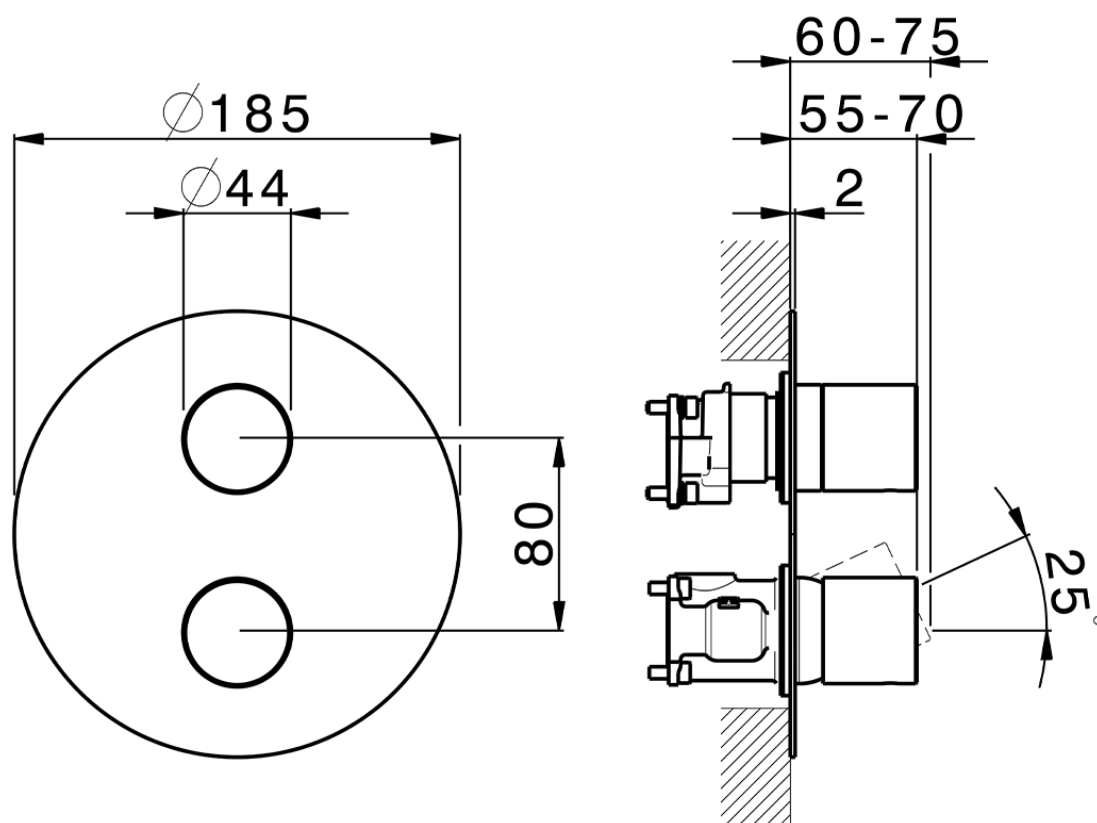

Conjunto Monomando para One-Box SMOOTH X32_X30BM030

X30BM030

<https://es.cisal.it/conjunto-monomando-para-one-box-smooth-x32-x30bm030>

ZA00B031

<https://es.cisal.it/one-box-universal-para-empotrado-one-box-za00b031>

ZA00B030

<https://es.cisal.it/one-box-universal-para-empotrado-one-box-za00b030>

2026-04-29