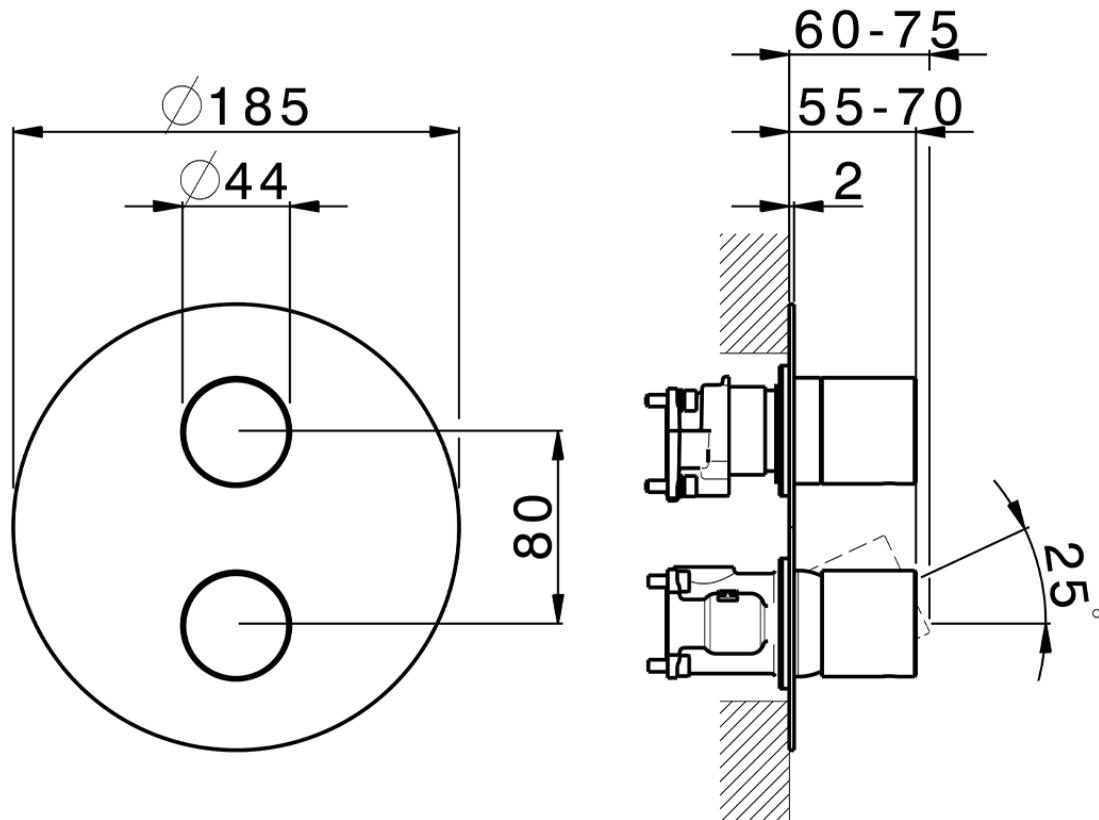

Conjunto Monomando para One-Box SMOOTH X32_X30BM030

X30BM030

<https://es.cisal.it/conjunto-monomando-para-one-box-smooth-x32-x30bm030>

ZA00B031

<https://es.cisal.it/one-box-universal-para-empotrado-one-box-za00b031>

ZA00B030

<https://es.cisal.it/one-box-universal-para-empotrado-one-box-za00b030>

2026-06-14