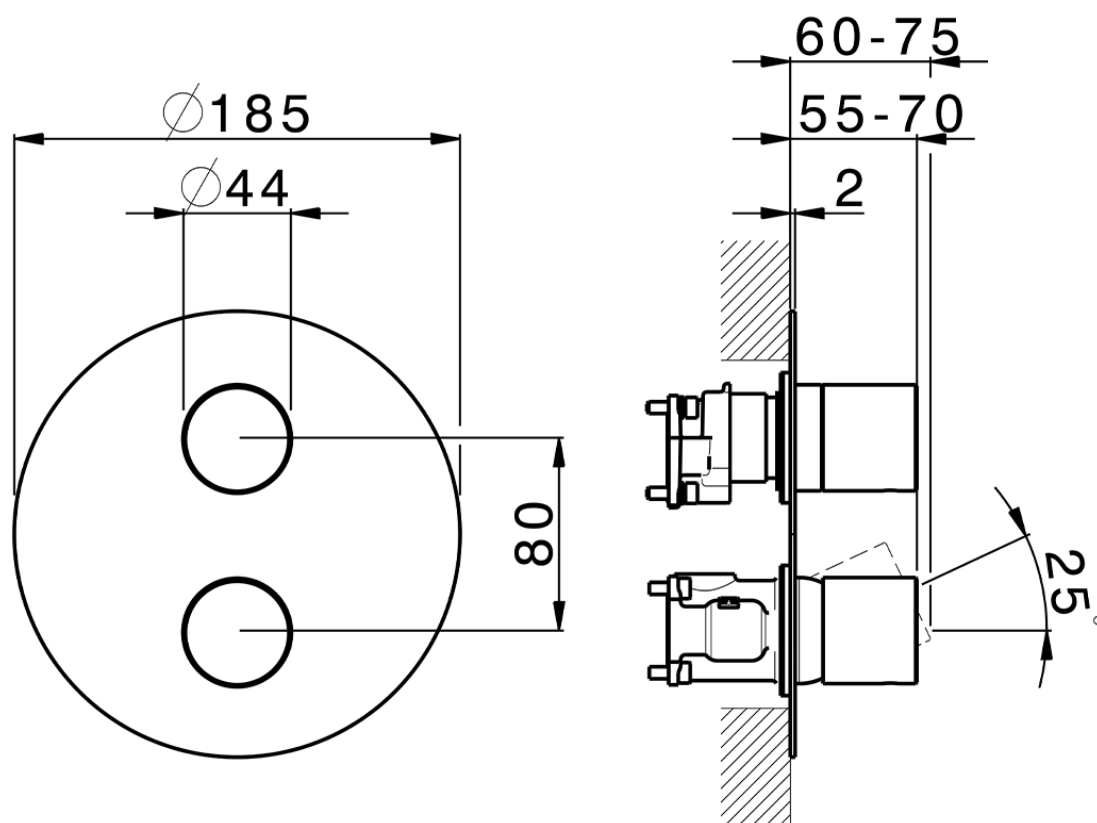

Conjunto Monomando para One-Box SMOOTH X32_X30BM030

X30BM030

<https://es.cisal.it/conjunto-monomando-para-one-box-smooth-x32-x30bm030>

ZA00B031

<https://es.cisal.it/one-box-universal-para-empotrado-one-box-za00b031>

ZA00B030

<https://es.cisal.it/one-box-universal-para-empotrado-one-box-za00b030>

2026-06-14