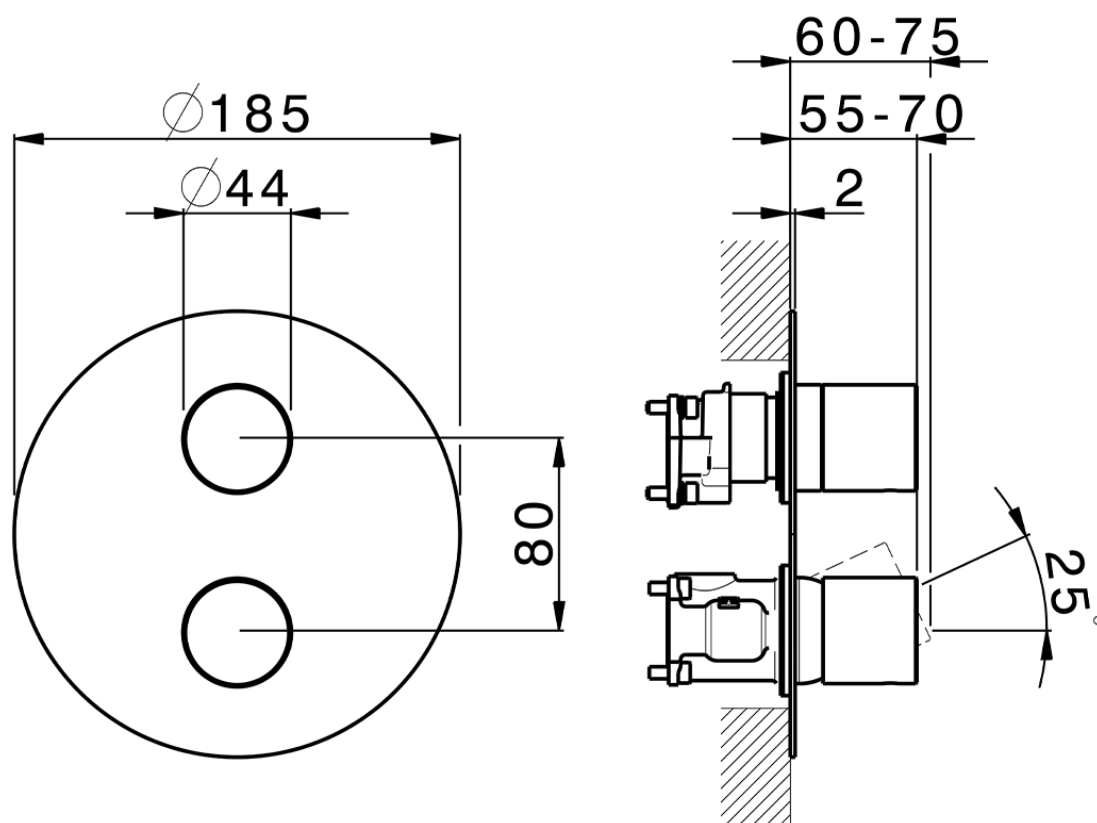

**Conjunto Monomando para One-Box SMOOTH X32\_X30BM030**

X30BM030

<https://es.cisal.it/conjunto-monomando-para-one-box-smooth-x32-x30bm030>

ZA00B031

<https://es.cisal.it/one-box-universal-para-empotrado-one-box-za00b031>

ZA00B030

<https://es.cisal.it/one-box-universal-para-empotrado-one-box-za00b030>

2026-04-30