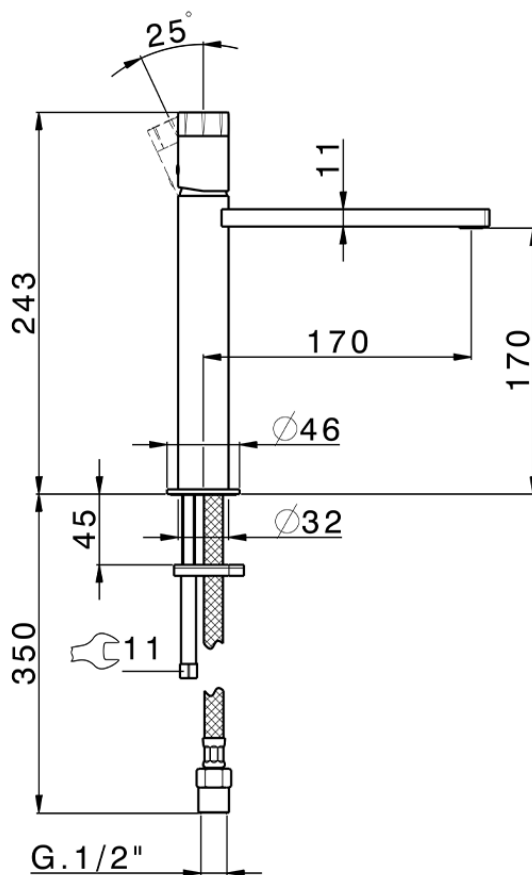

Lavabo monomando medio MARBLE X32_X6001504

X6001504

<https://es.cisal.it/lavabo-monomando-medio-marble-x32-x6001504>

2026-06-20