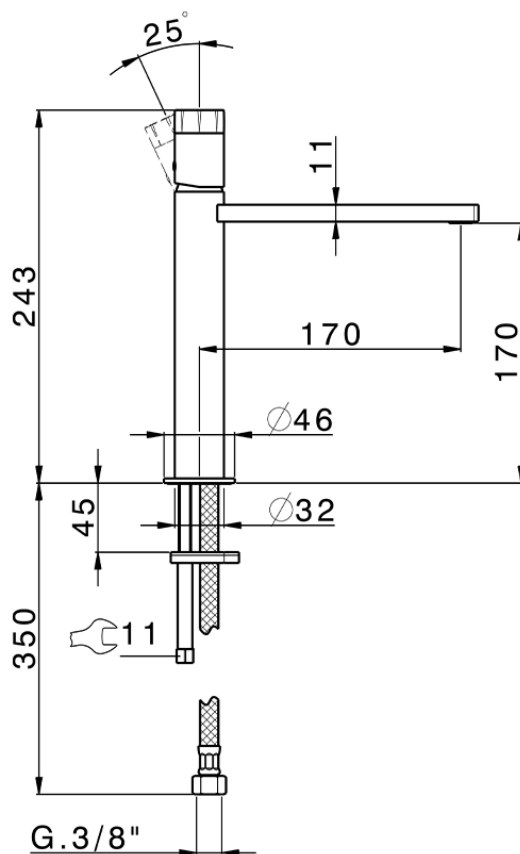

Lavabo monomando medio MARBLE X32_X6001504

X6001504

<https://es.cisal.it/lavabo-monomando-medio-marble-x32-x6001504>

2026-04-29