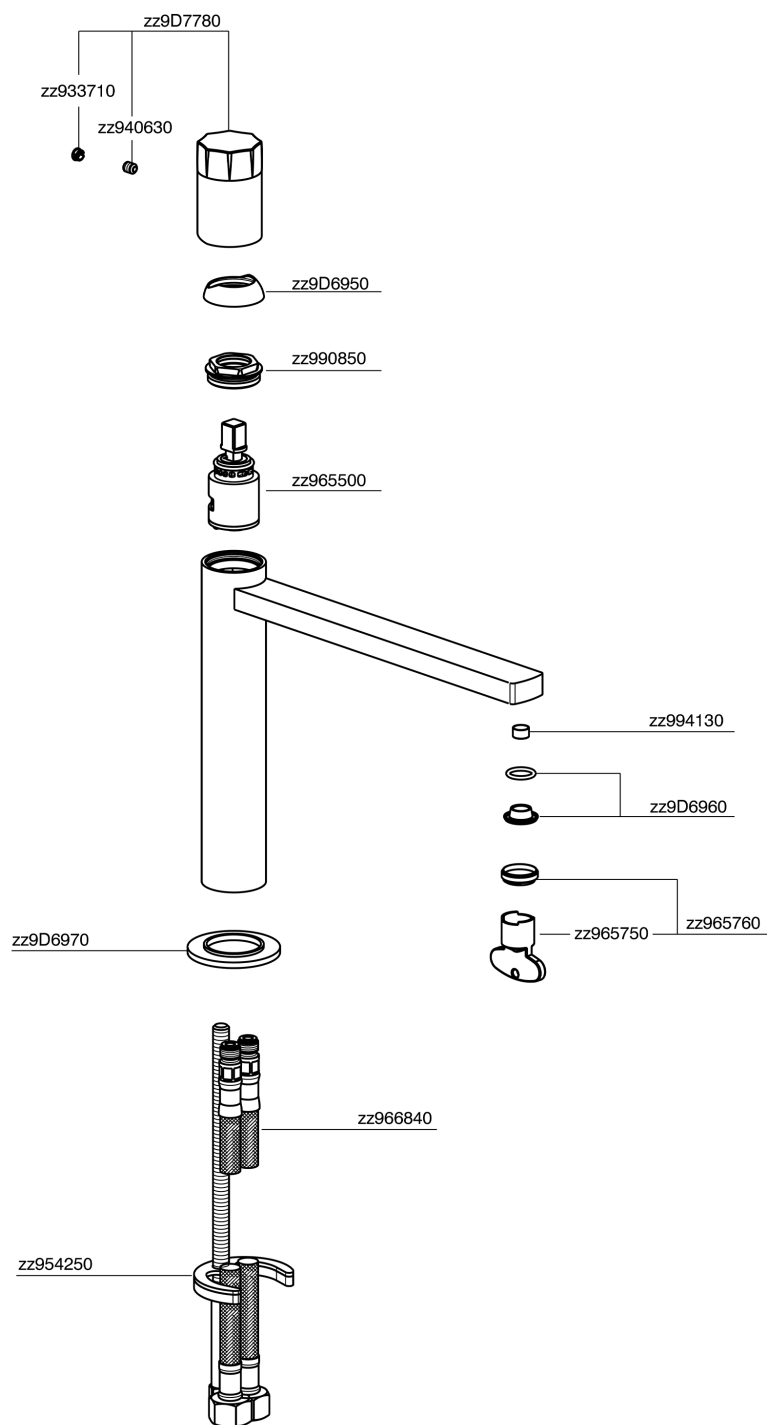

Lavabo monomando medio MARBLE X32_X6001504

X6001504

<https://es.cisal.it/lavabo-monomando-medio-marble-x32-x6001504>

2026-04-29