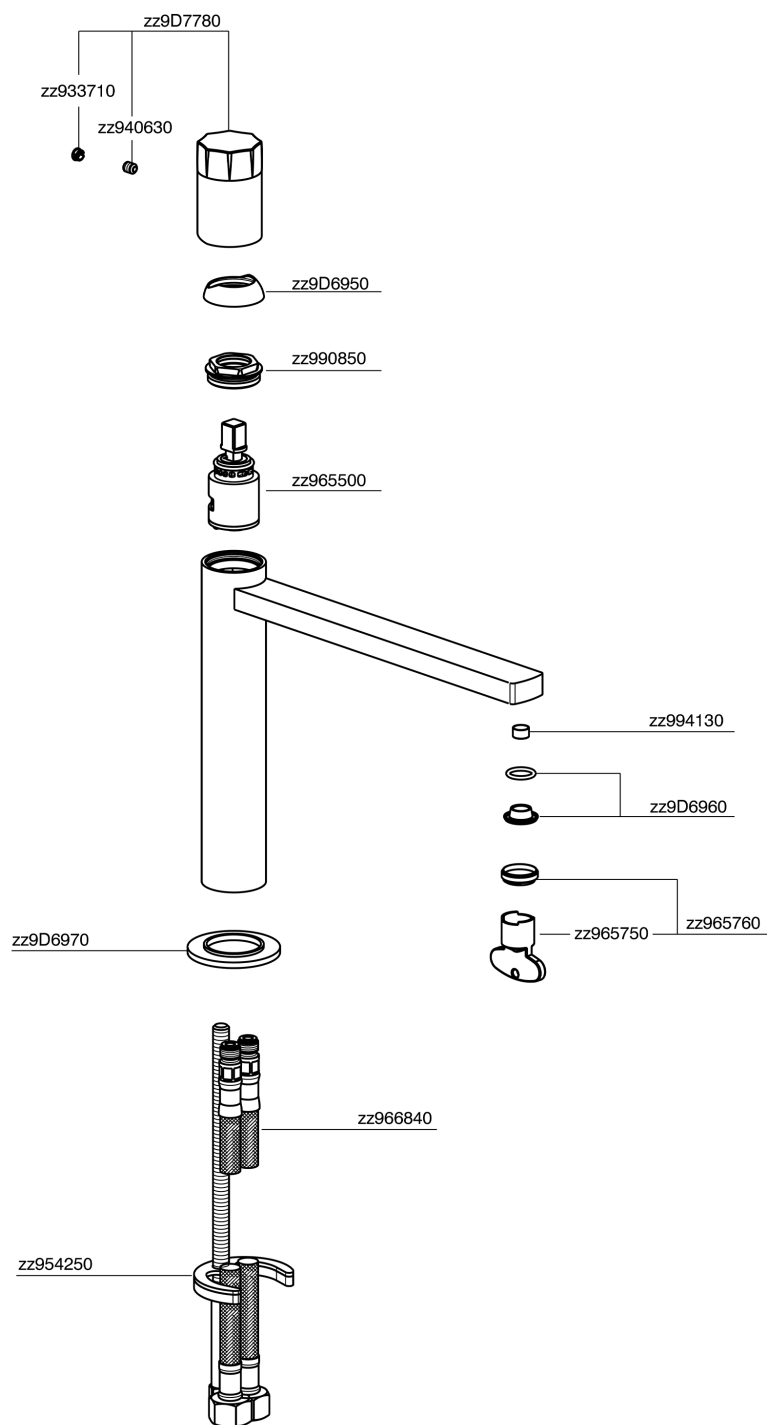

Lavabo monomando medio MARBLE X32_X6001504

X6001504

<https://es.cisal.it/lavabo-monomando-medio-marble-x32-x6001504>

2026-06-19