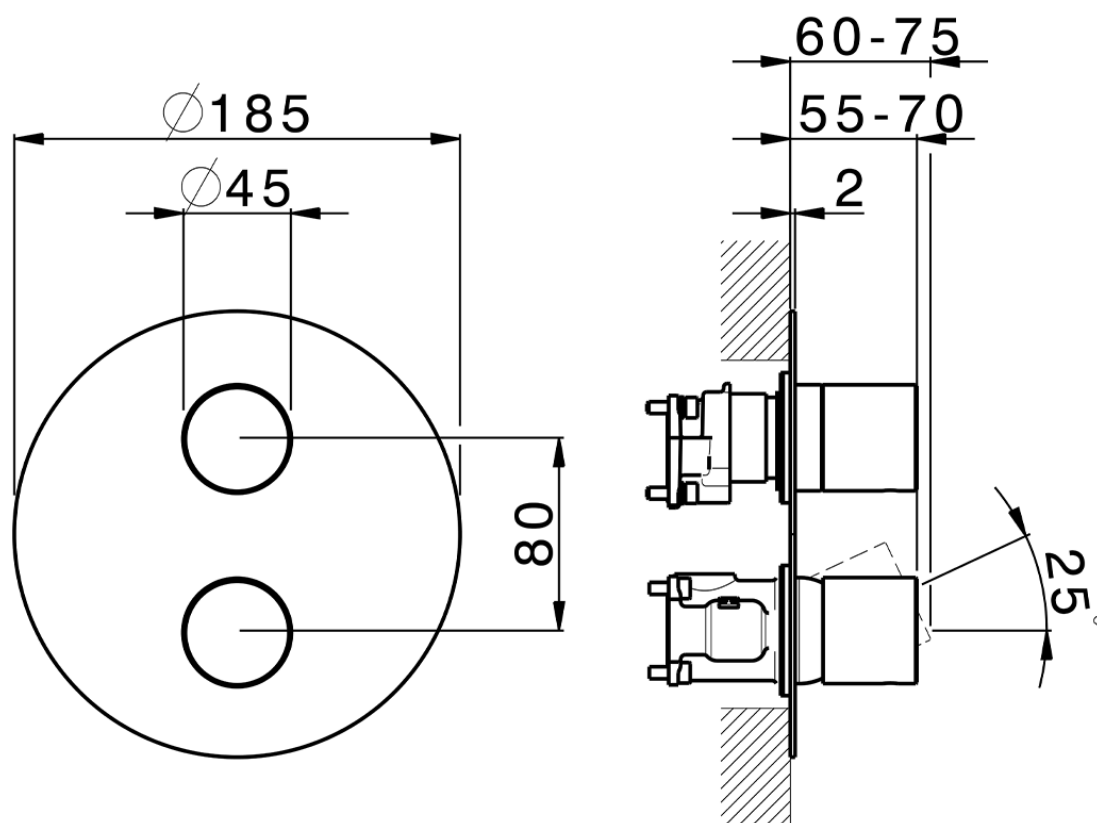

Conjunto Monomando para One-Box SMOOTH X32_X30BM030

X30BM030

<https://es.cisal.it/conjunto-monomando-para-one-box-smooth-x32-x30bm030>

ZA00B031

<https://es.cisal.it/one-box-universal-para-empotrado-one-box-za00b031>

ZA00B030

<https://es.cisal.it/one-box-universal-para-empotrado-one-box-za00b030>

2024-12-22