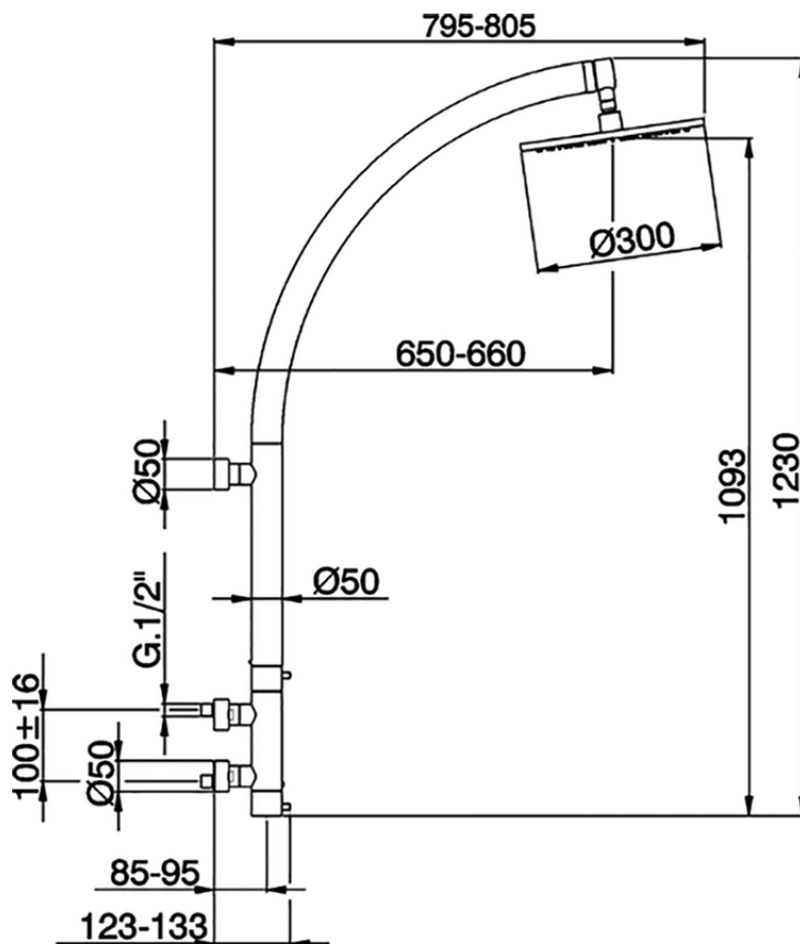

Columna termostática ducha mural WELLNESS_LNC91010

LNC91010

<https://es.cisal.it/columna-termostatica-ducha-mural-wellnesslnc91010>

2024-10-18