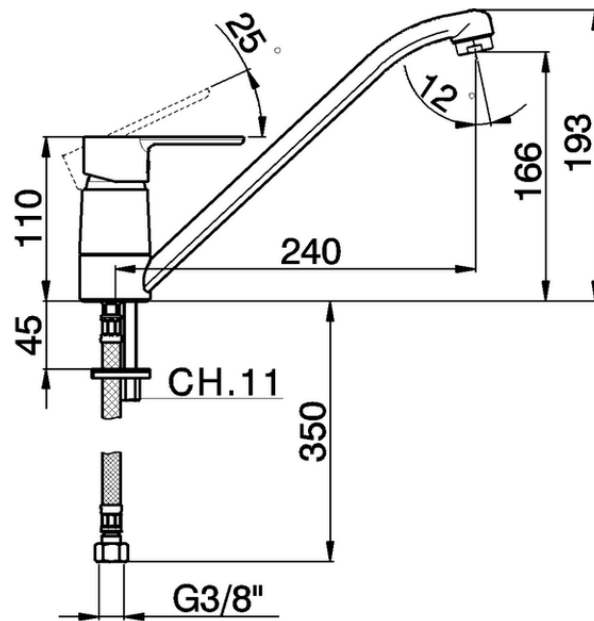

Fregadero monomando KITCHEN_C2000580

C2000580

<https://es.cisal.it/fregadero-monomando-kitchen-c2000580>

2026-06-15