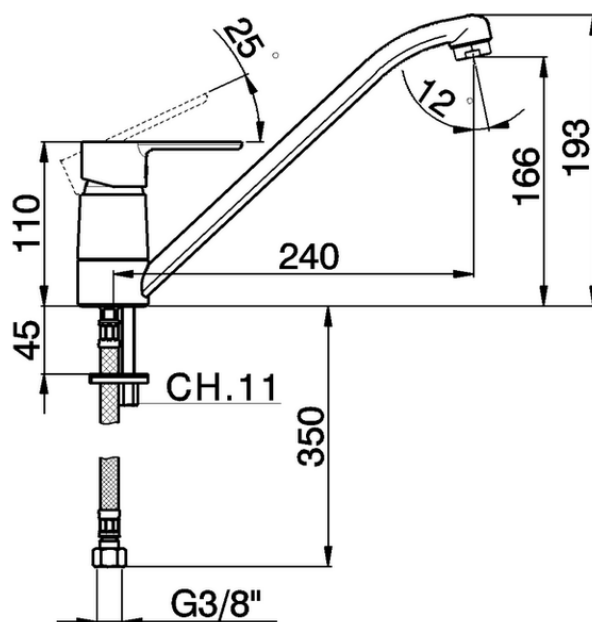

Fregadero monomando KITCHEN_C2000580

C2000580

<https://es.cisal.it/fregadero-monomando-kitchen-c2000580>

2026-04-30