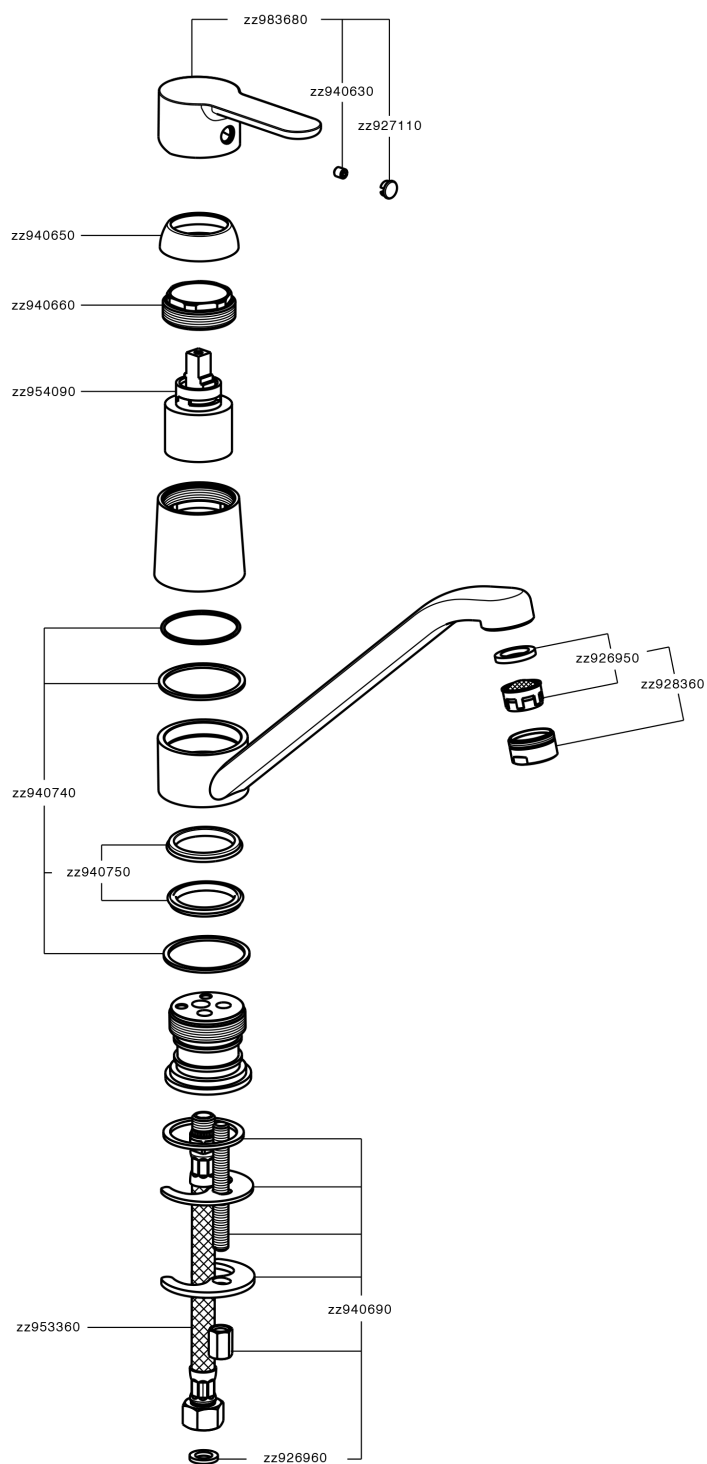

## Fregadero monomando KITCHEN\_C2000580

C2000580

<https://es.cisal.it/fregadero-monomando-kitchen-c2000580>

2026-06-15