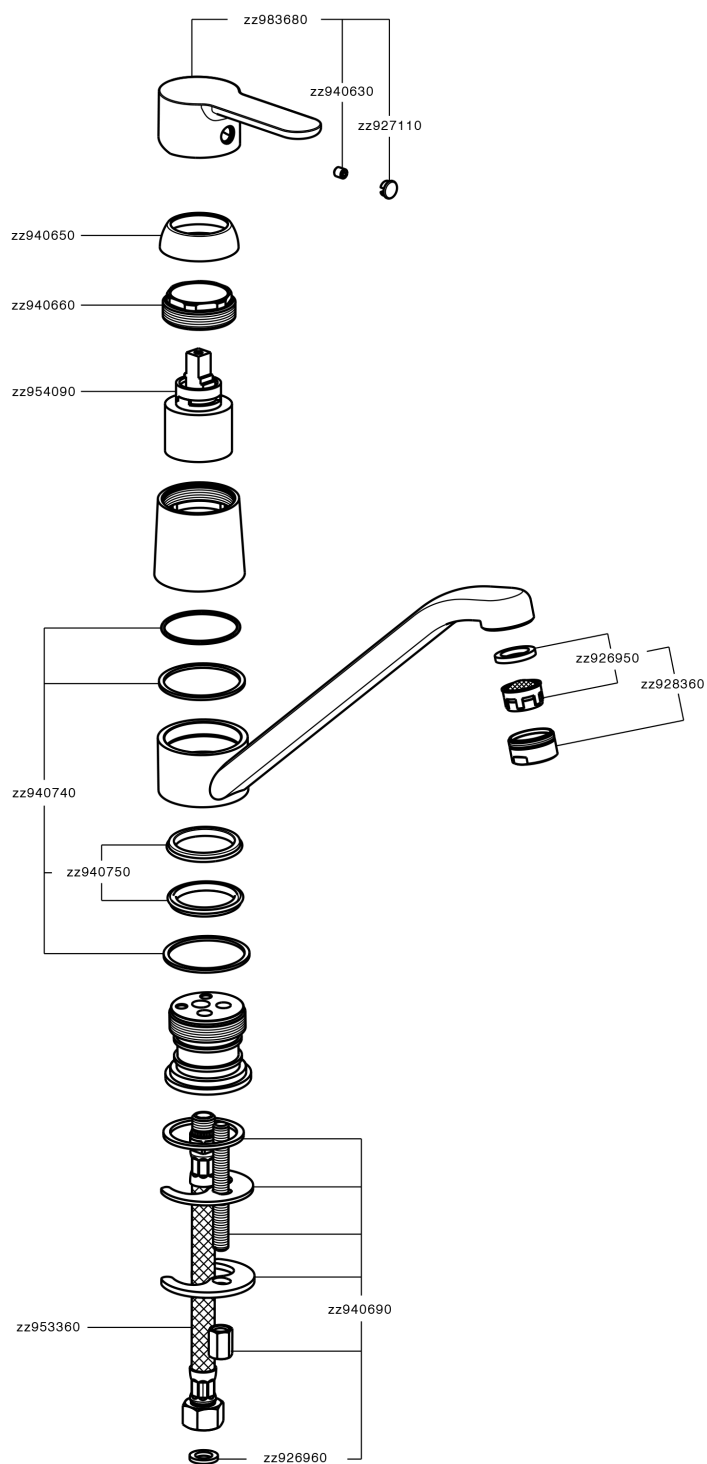

Fregadero monomando KITCHEN_C2000580

C2000580

<https://es.cisal.it/fregadero-monomando-kitchen-c2000580>

2026-04-30