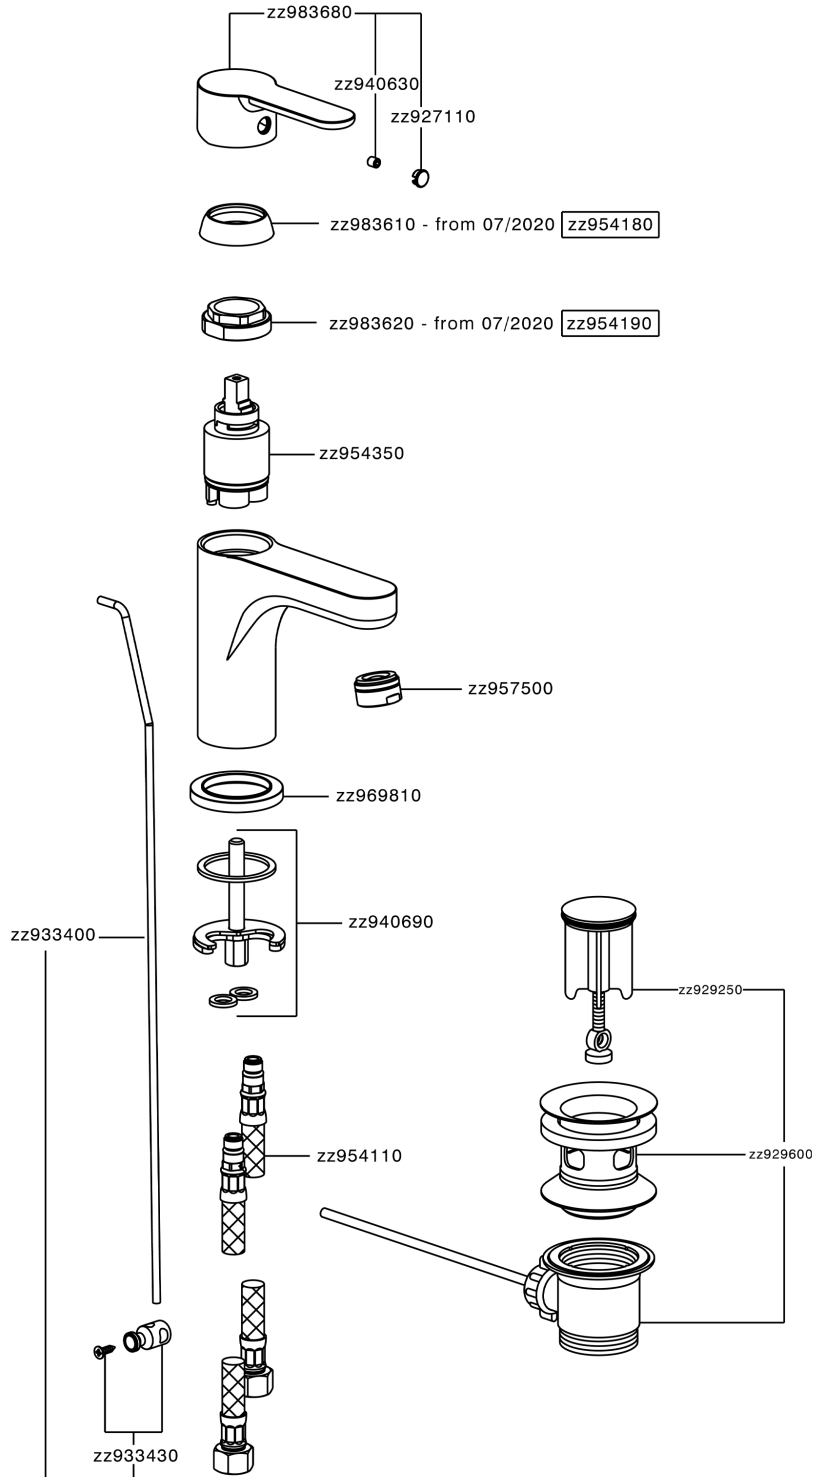

Lavabo monomando large TENDER_C2000490

C2000490

<https://es.cisal.it/lavabo-monomando-large-tender-c2000490>

2025-01-03