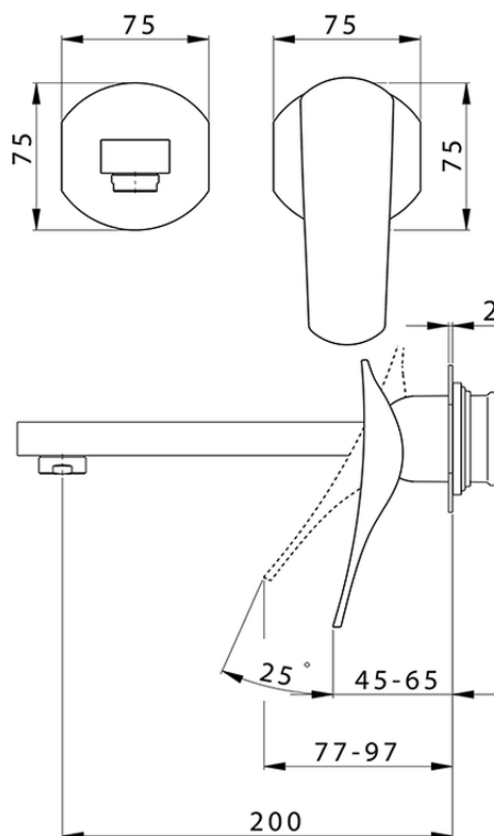

Parte externa monomando lavabo de pared ROADSTER ACCENT_RA005510

RA005510

<https://es.cisal.it/parte-externa-monomando-lavabo-de-pared-roadster-accent-ra005510>

2025-01-15