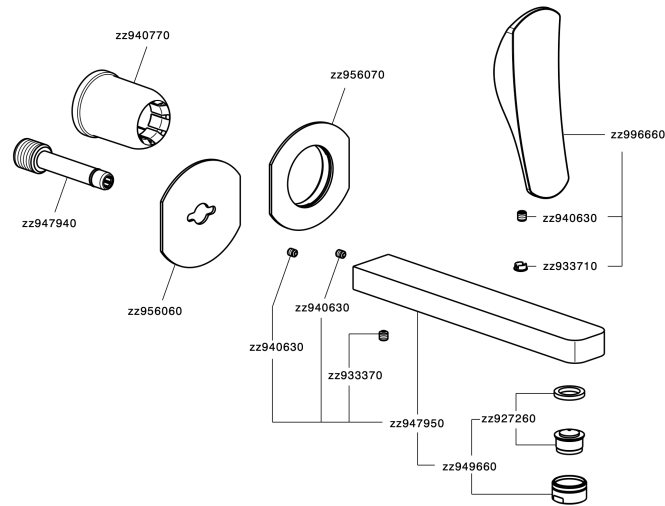

Parte externa monomando lavabo de pared ROADSTER ACCENT_RA005510

RA005510

<https://es.cisal.it/parte-externa-monomando-lavabo-de-pared-roadster-accent-ra005510>

2025-01-15