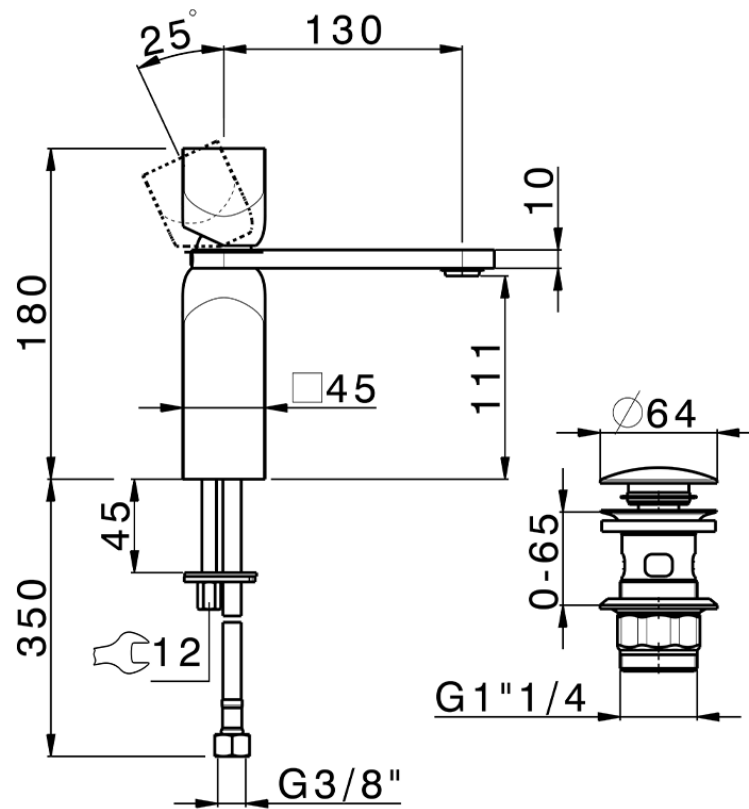

## Lavabo monomando large HI-RISE\_RI000494

RI000494

<https://es.cisal.it/lavabo-monomando-large-hi-rise-ri000494>

2026-04-29