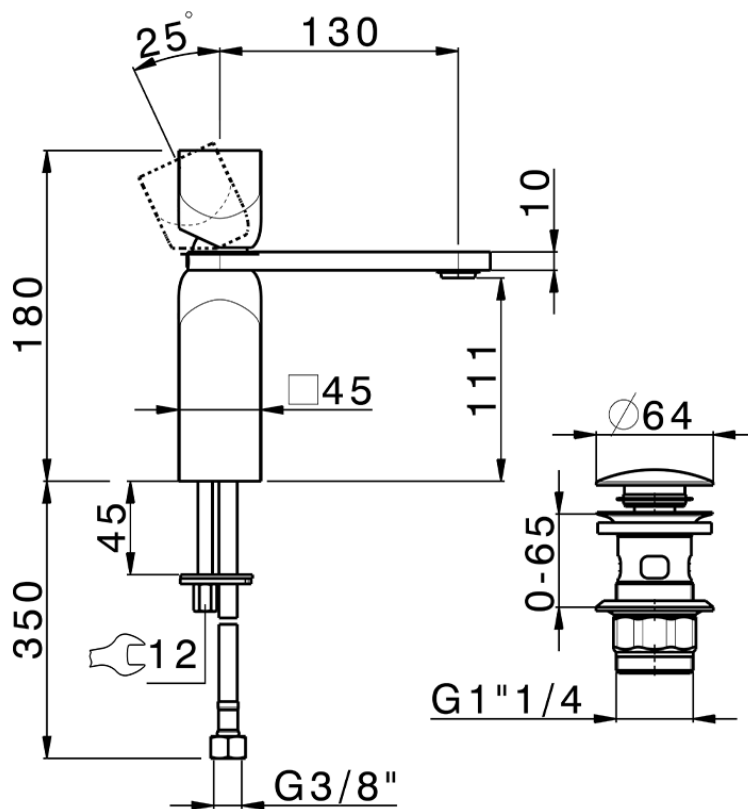

Lavabo monomando large HI-RISE_RI000494

RI000494

<https://es.cisal.it/lavabo-monomando-large-hi-rise-ri000494>

2026-06-19