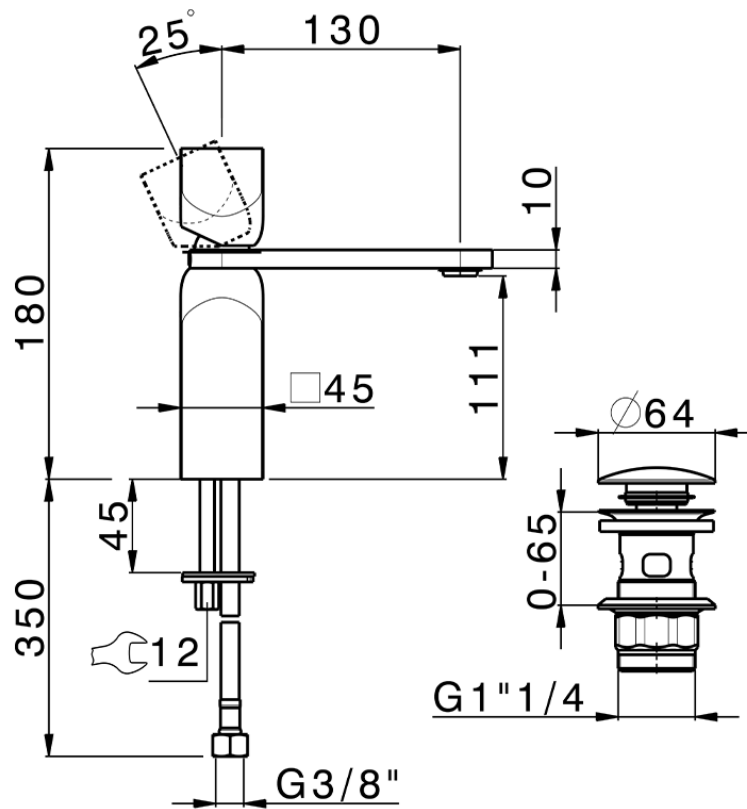

## Lavabo monomando large HI-RISE\_RI000494

RI000494

<https://es.cisal.it/lavabo-monomando-large-hi-rise-ri000494>

2026-06-19