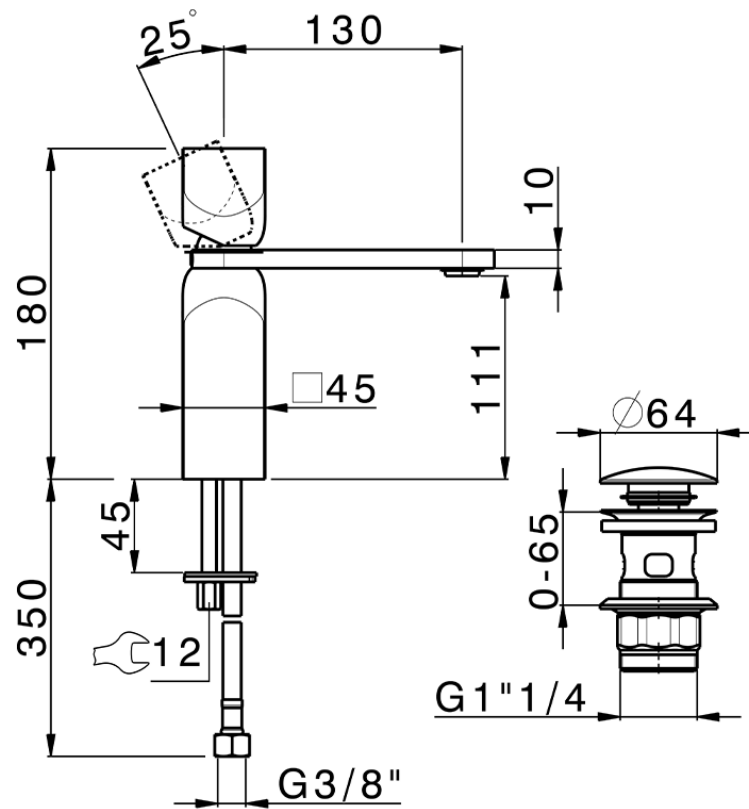

Lavabo monomando large HI-RISE_RI000494

RI000494

<https://es.cisal.it/lavabo-monomando-large-hi-rise-ri000494>

2026-06-20