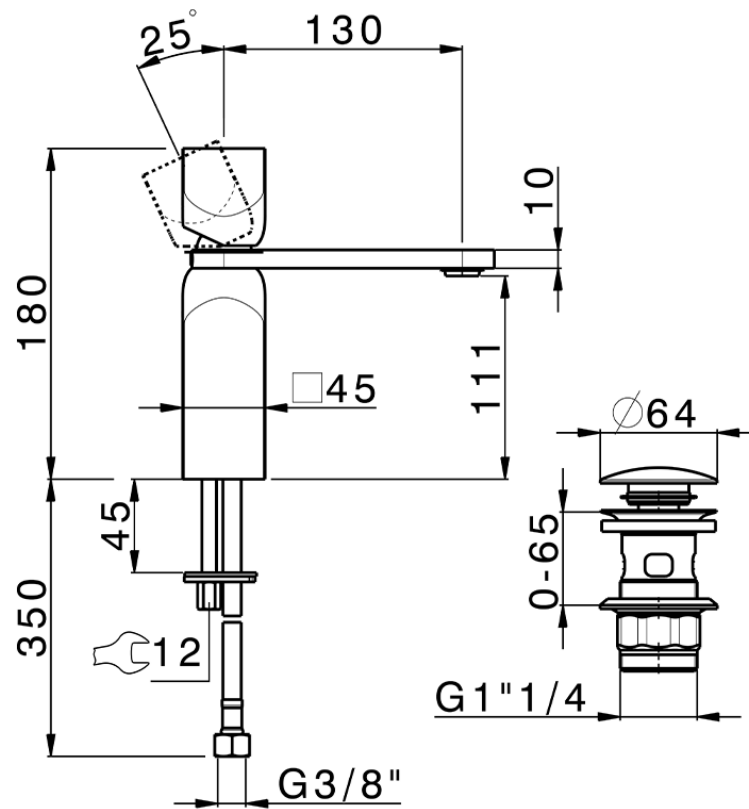

Lavabo monomando large HI-RISE_RI000494

RI000494

<https://es.cisal.it/lavabo-monomando-large-hi-rise-ri000494>

2026-04-29