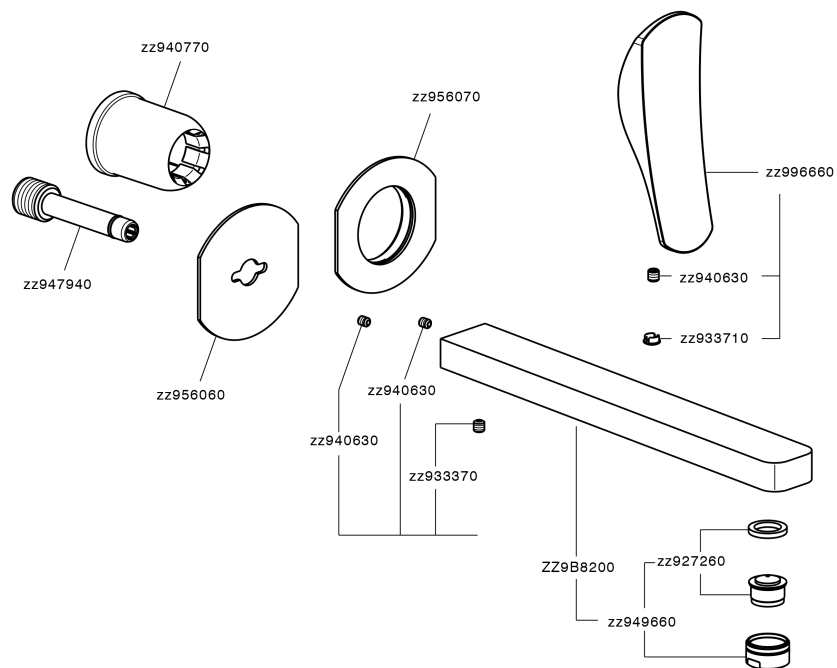

Parte externa monomando lavabo de pared ROADSTER ACCENT_RA005512

RA005512

<https://es.cisal.it/parte-externa-monomando-lavabo-de-pared-roadster-accent-ra005512>

2026-03-17