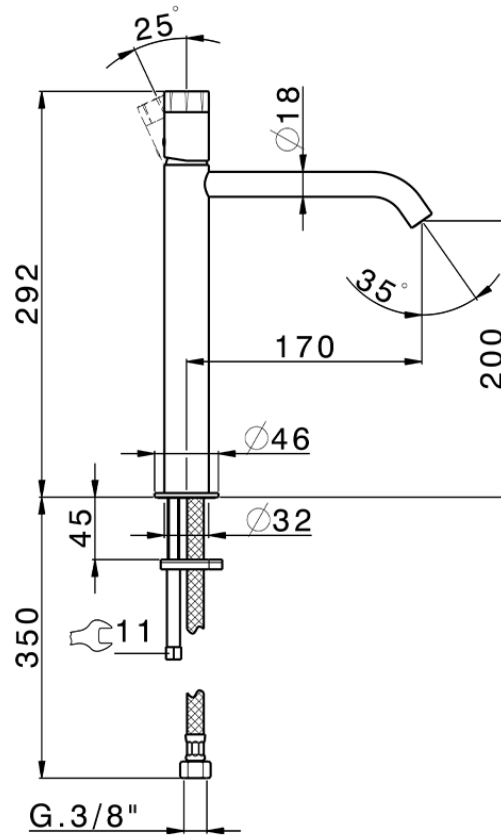

Lavabo monomando alto MARBLE X32_X5003544

X5003544

<https://es.cisal.it/lavabo-monomando-alto-marble-x32-x5003544>

2025-01-15