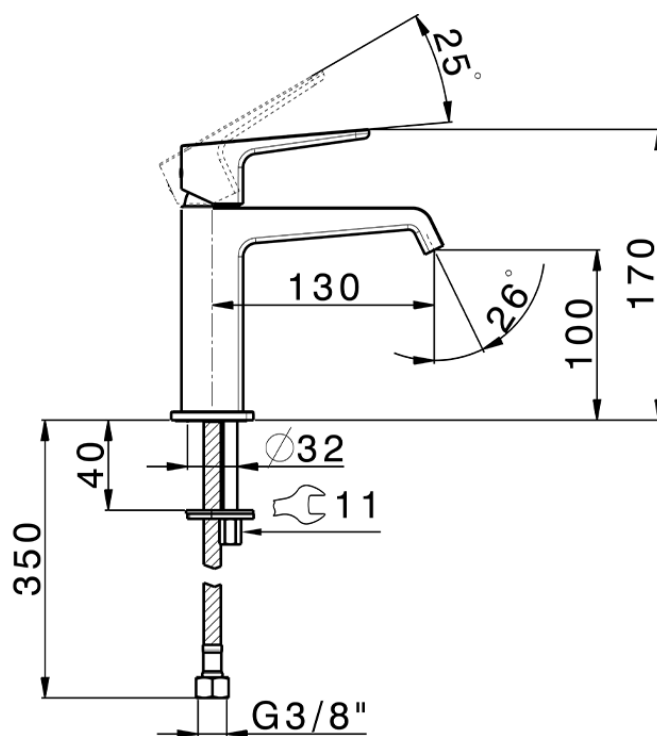

Lavabo monomando large ROCK&ROLL_RL000504

RL000504

<https://es.cisal.it/lavabo-monomando-large-rockroll-rl000504>

2026-06-15