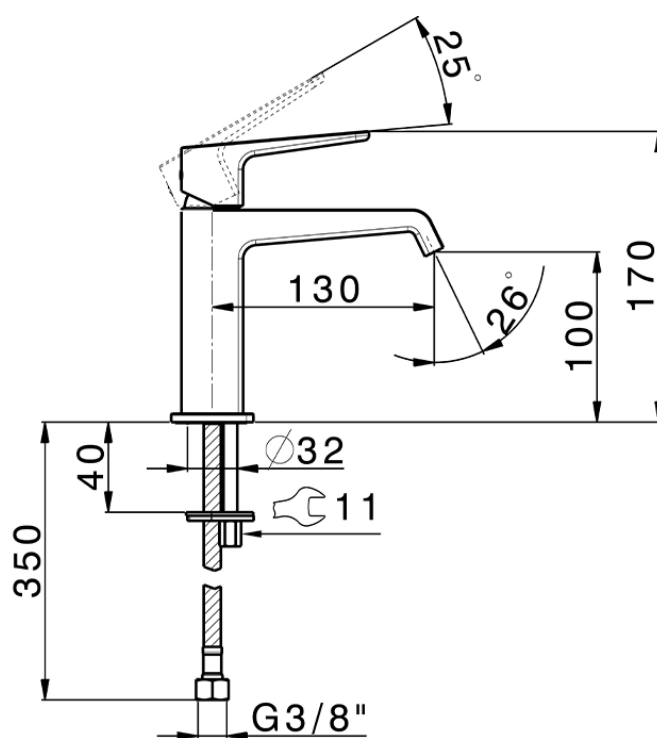

Lavabo monomando large ROCK&ROLL_RL000504

RL000504

<https://es.cisal.it/lavabo-monomando-large-rockroll-rl000504>

2026-06-15