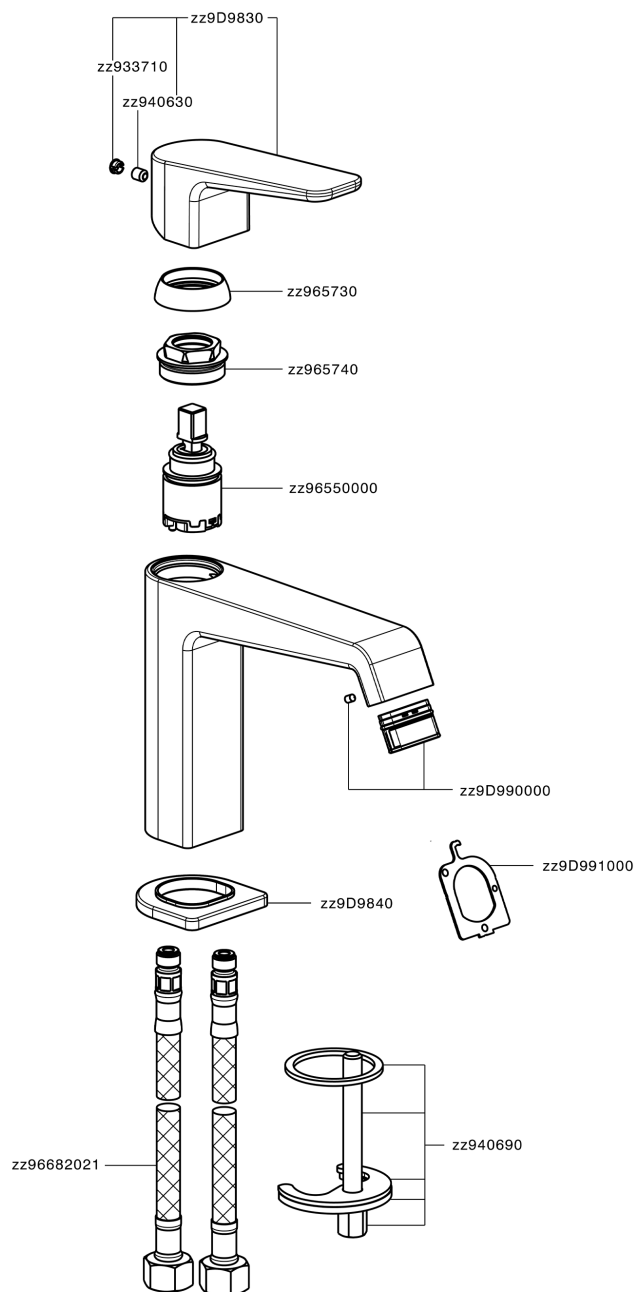

Lavabo monomando large ROCK&ROLL_RL000504

RL000504

<https://es.cisal.it/lavabo-monomando-large-rockroll-rl000504>

2026-06-15