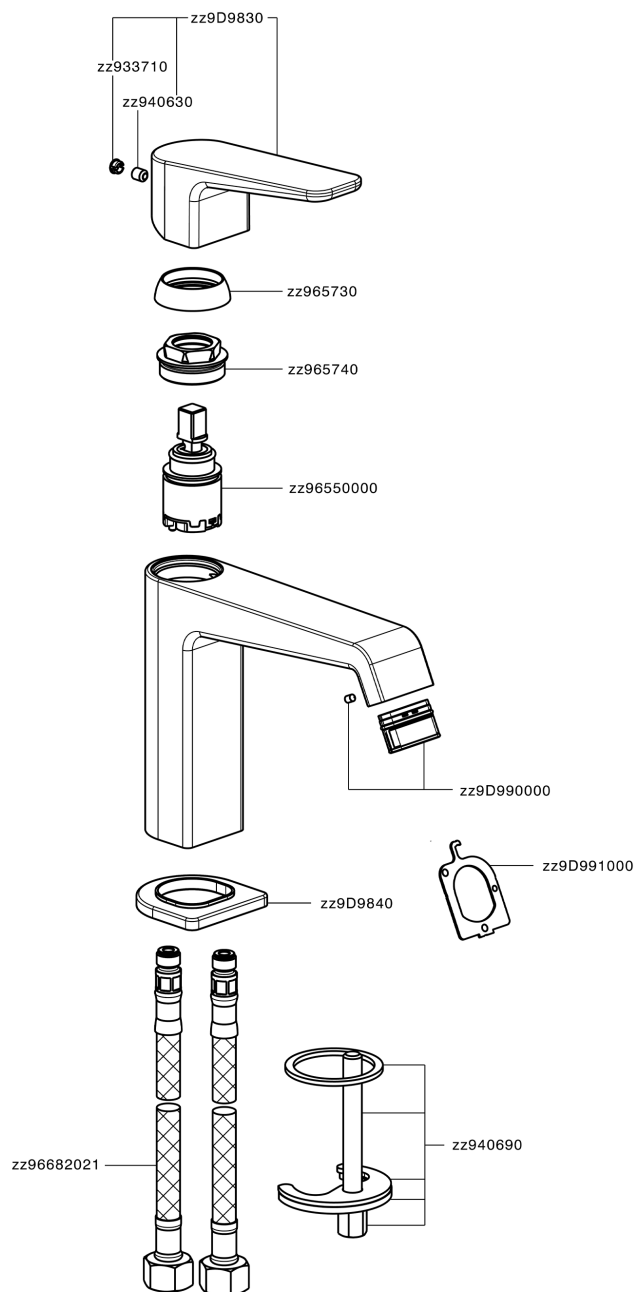

Lavabo monomando large ROCK&ROLL_RL000504

RL000504

<https://es.cisal.it/lavabo-monomando-large-rockroll-rl000504>

2026-05-01