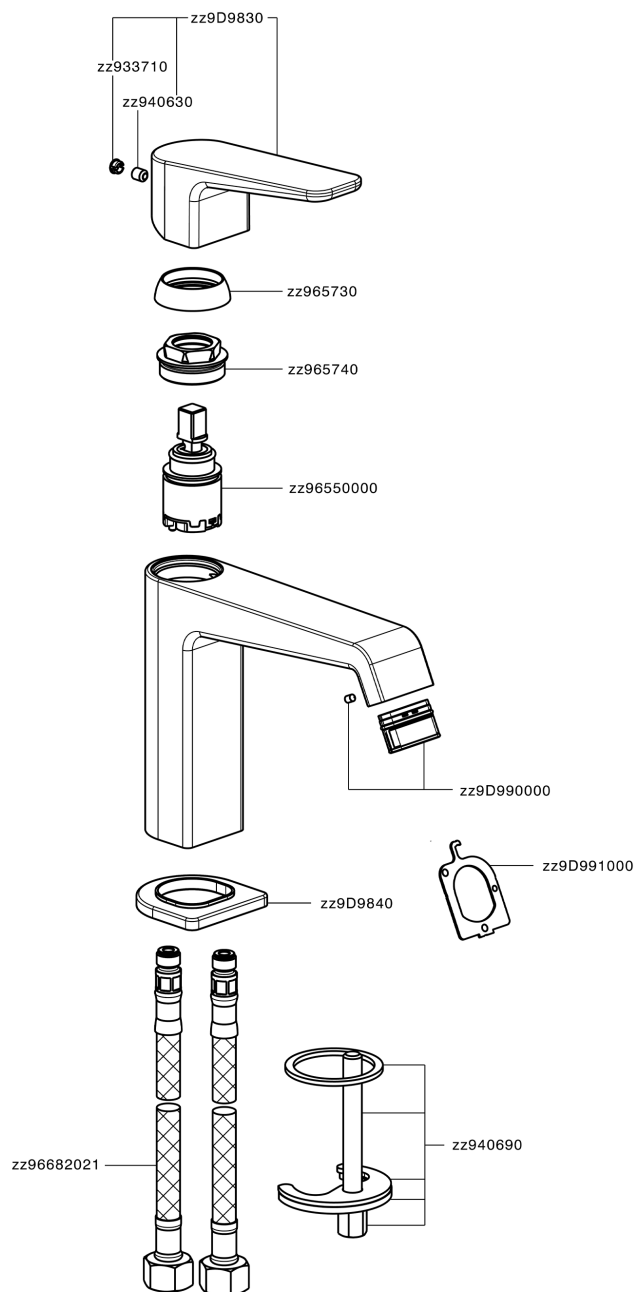

## Lavabo monomando large ROCK&ROLL\_RL000504

RL000504

<https://es.cisal.it/lavabo-monomando-large-rockroll-rl000504>

2026-05-01