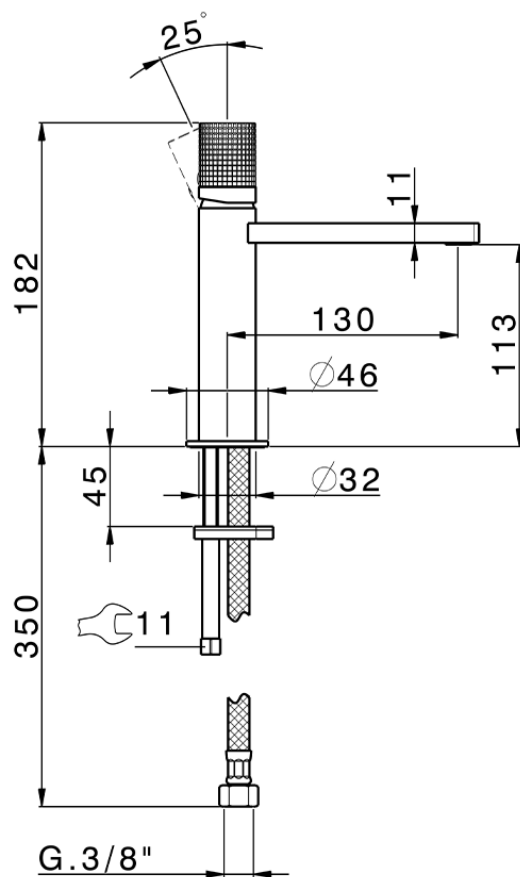

Lavabo monomando large NUANCE X32_X2000504

X2000504

<https://es.cisal.it/lavabo-monomando-large-nuance-x32x2000504>

2024-09-19