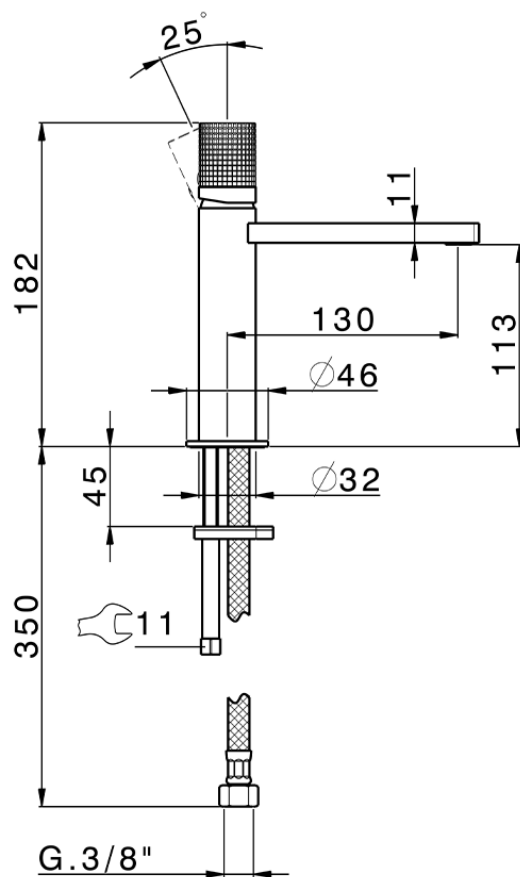

Lavabo monomando large NUANCE X32_X2000504

X2000504

<https://es.cisal.it/lavabo-monomando-large-nuance-x32x2000504>

2024-09-16