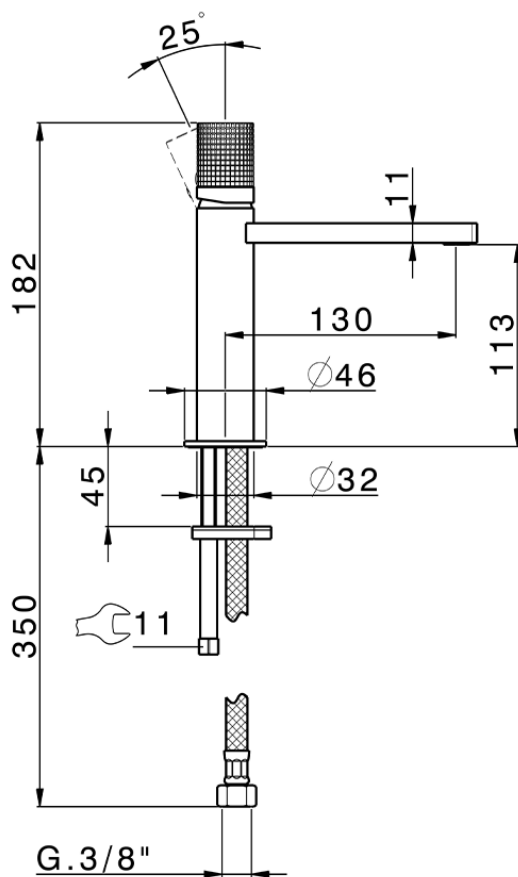

## Lavabo monomando large NUANCE X32\_X2000504

X2000504

<https://es.cisal.it/lavabo-monomando-large-nuance-x32x2000504>

2024-09-19