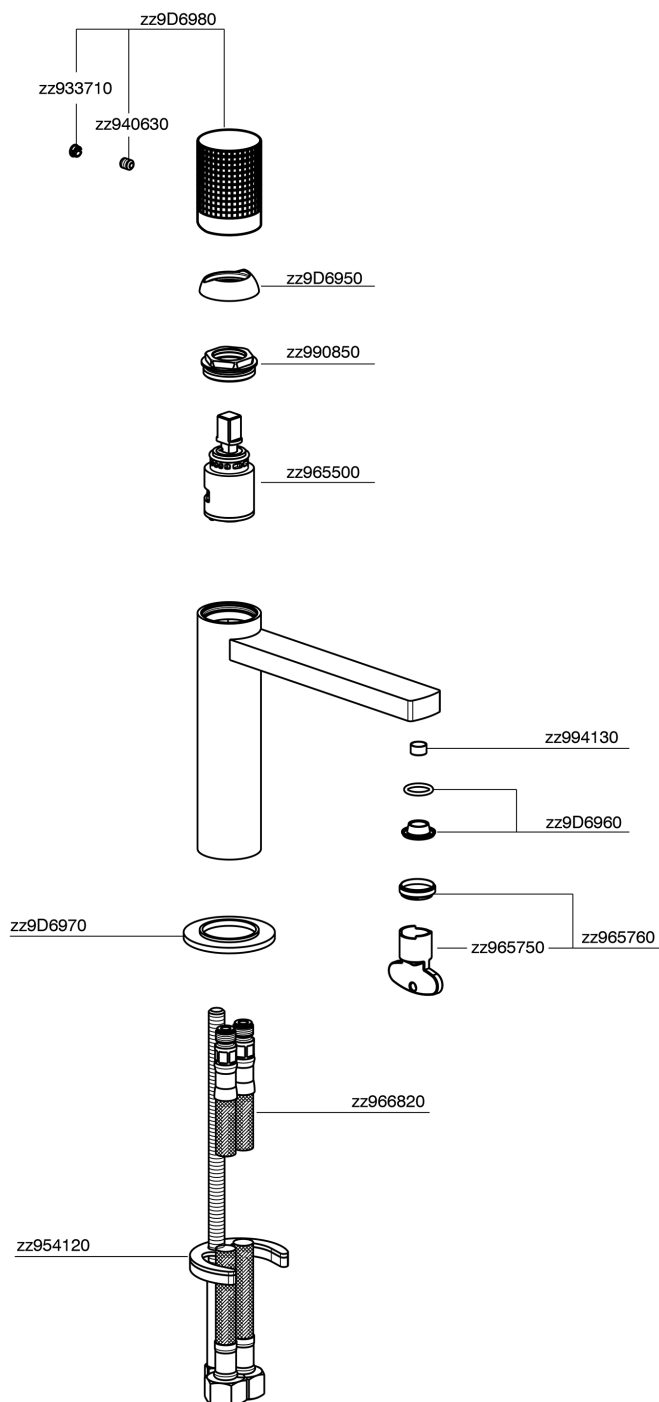

Lavabo monomando large NUANCE X32_X2000504

X2000504

<https://es.cisal.it/lavabo-monomando-large-nuance-x32x2000504>

2024-09-19