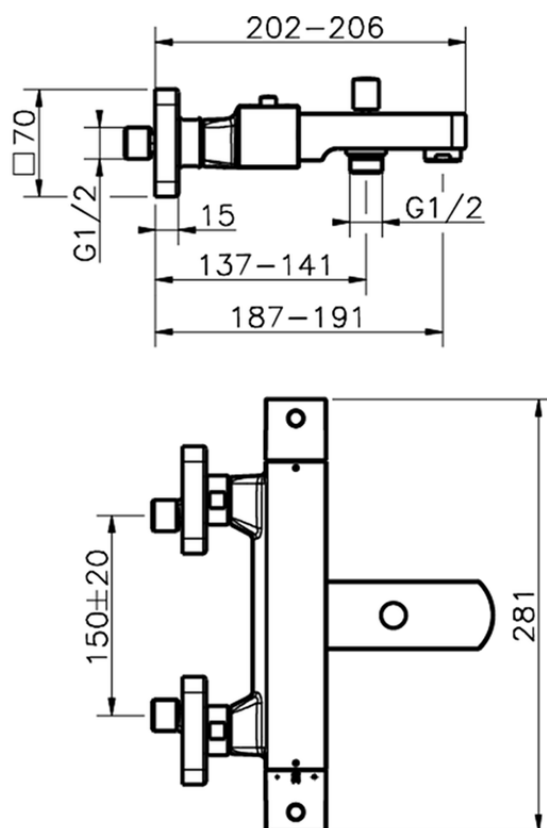

Bañera termostática ROADSTER ACCENT_RAT27010

RAT27010

<https://es.cisal.it/banera-termostatica-roadster-accent-rat27010>

2024-11-23