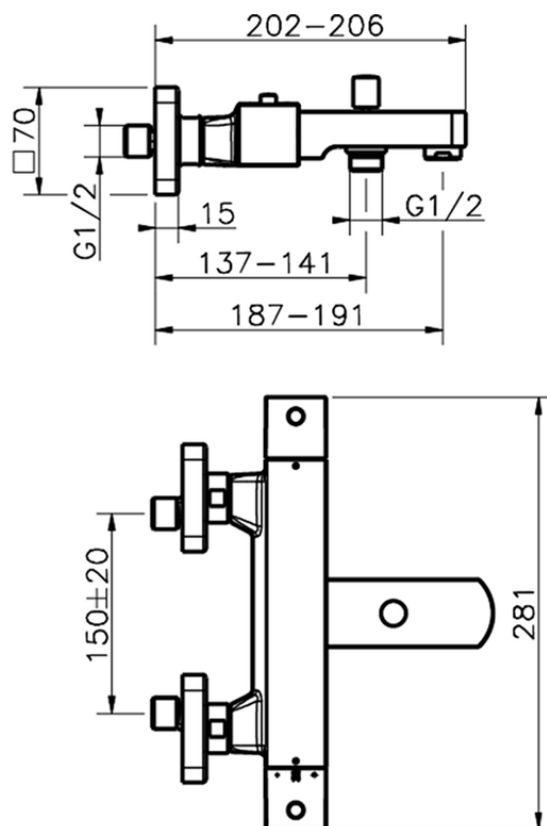

Bañera termostática ROADSTER ACCENT_RAT27010

RAT27010

<https://es.cisal.it/banera-termostatica-roadster-accent-rat27010>

2024-11-23