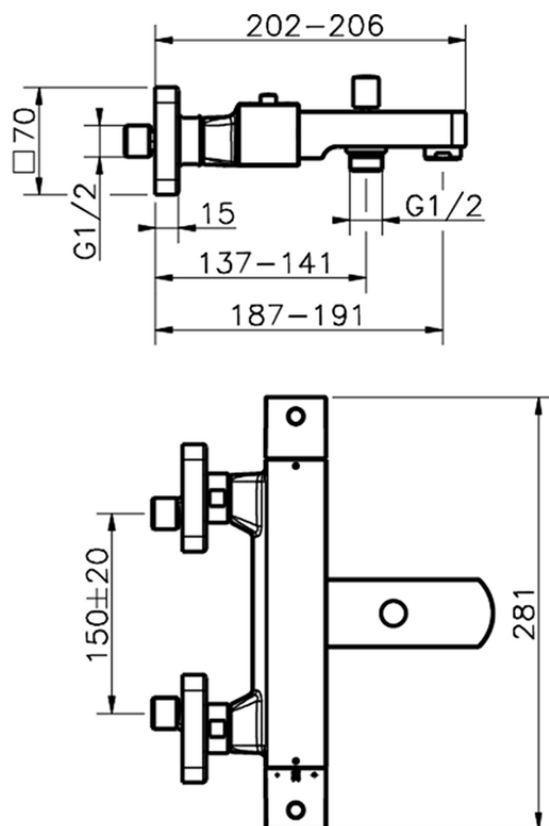

Bañera termostática ROADSTER ACCENT_RAT27010

RAT27010

<https://es.cisal.it/banera-termostatica-roadster-accent-rat27010>

2024-11-21