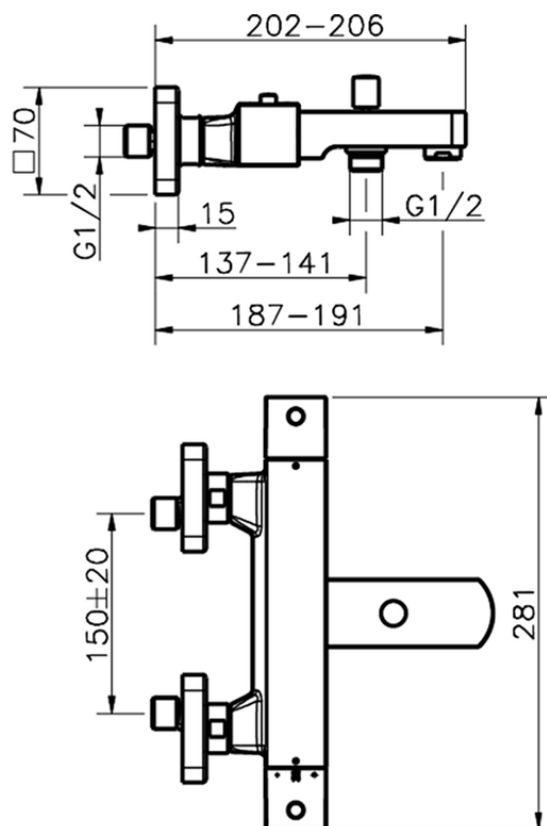

Bañera termostática ROADSTER ACCENT_RAT27010

RAT27010

<https://es.cisal.it/banera-termostatica-roadster-accent-rat27010>

2024-11-21