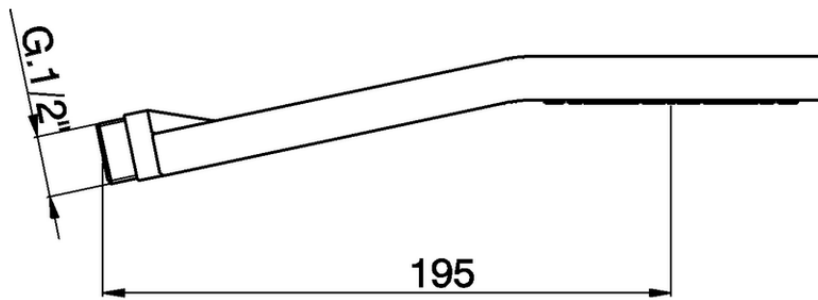

Duchita Round SHOWER_DS014240

DS014240

<https://es.cisal.it/duchita-round-shower-ds014240>

2026-05-03