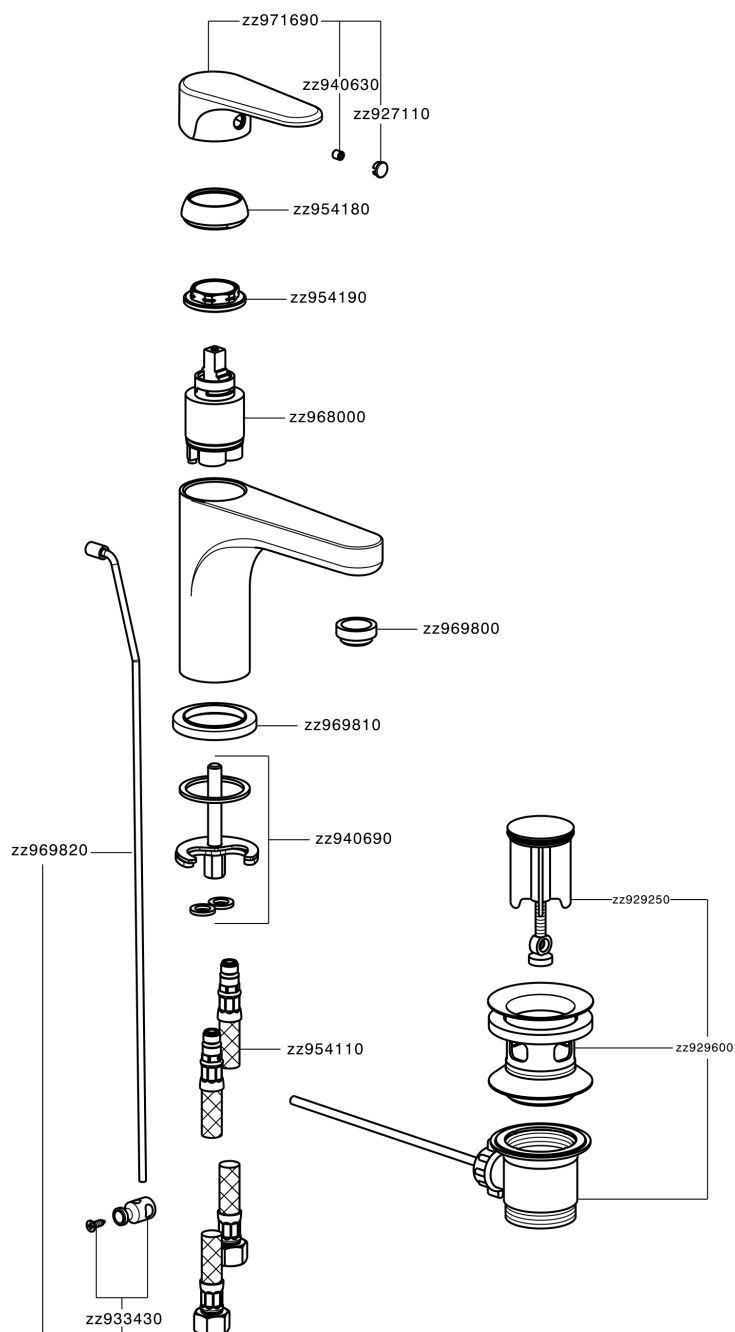

Lavabo monomando large EnergySave ALMA_A3000495

A3000495

<https://es.cisal.it/lavabo-monomando-large-energysave-alma-a3000495>

2025-01-07