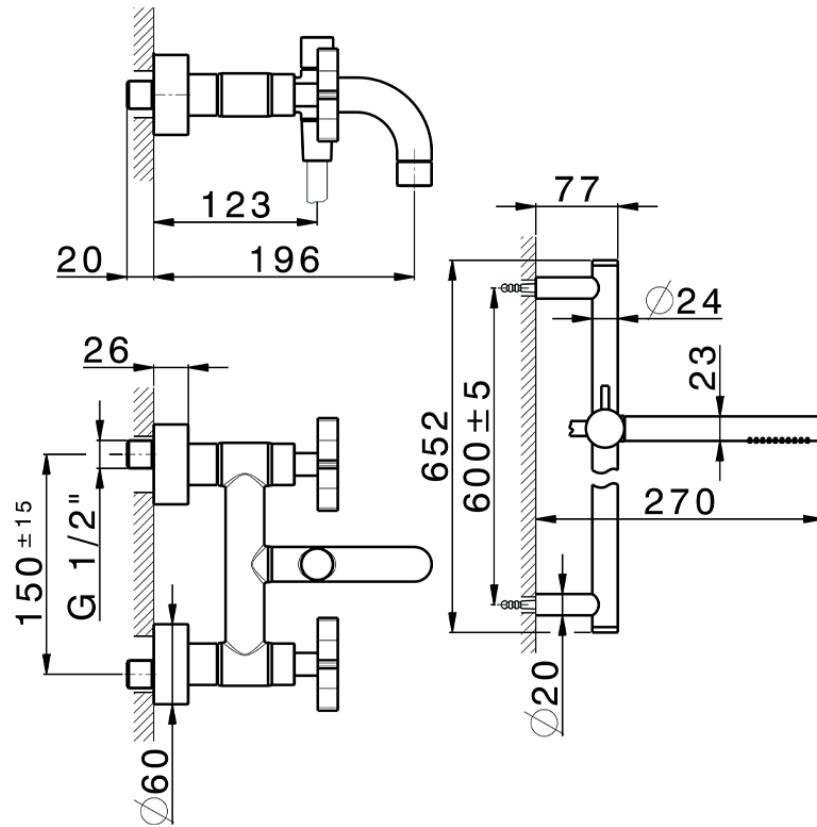

Bañera con duplex GRACE_GS000060

GS000060

<https://es.cisal.it/banera-con-duplex-grace-gs000060>

2024-12-04