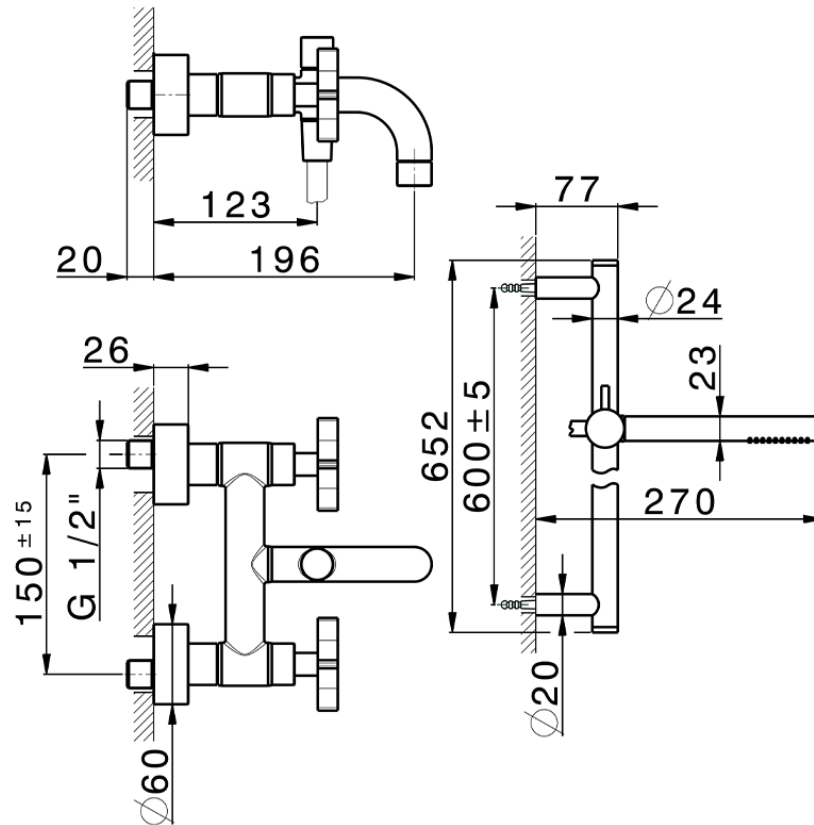

Bañera con duplex GRACE_GS000060

GS000060

<https://es.cisal.it/banera-con-duplex-grace-gs000060>

2024-12-04