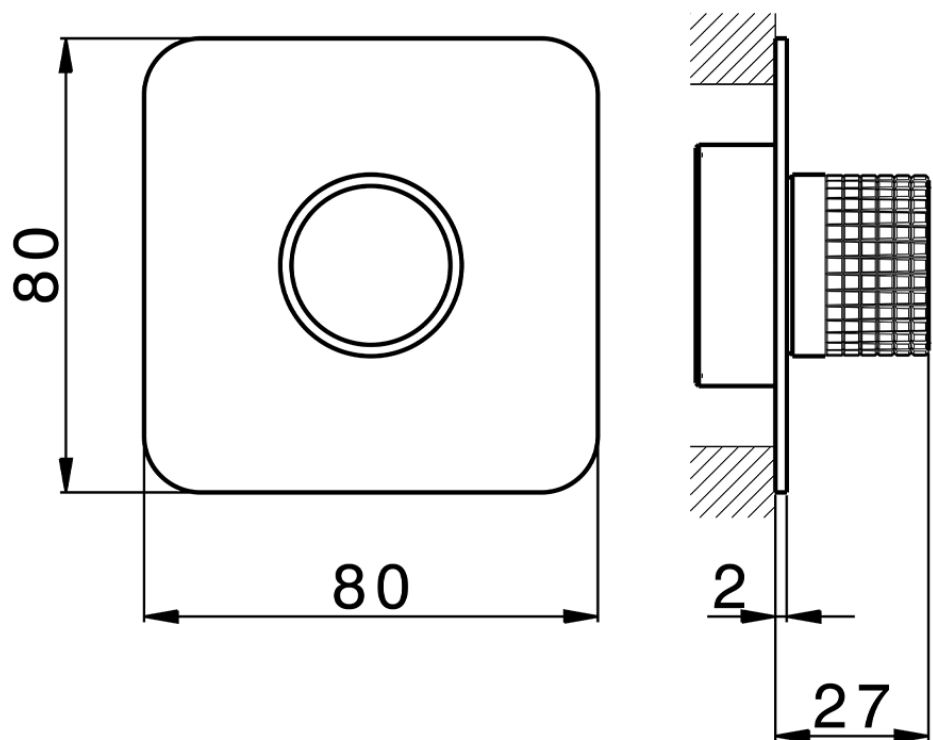

## Parte externa para Push&Shower individual PUSH&SHOWER\_PS1G6220

PS1G6220

<https://es.cisal.it/parte-externa-para-pushshower-individual-pushshower-ps1g6220>

2026-05-01