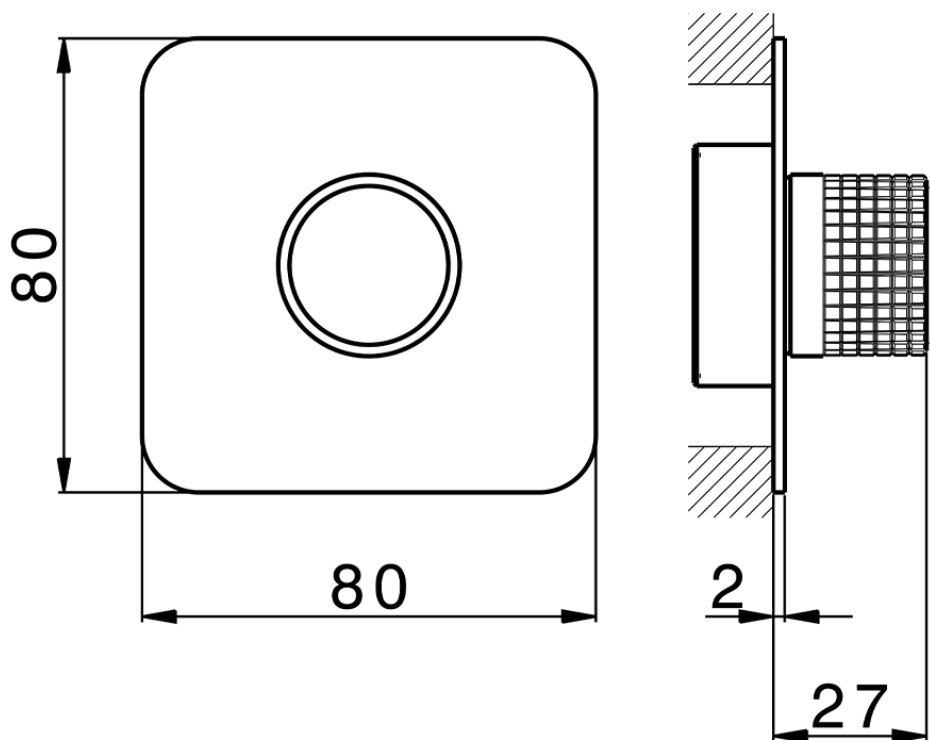

Parte externa para Push&Shower individual PUSH&SHOWER_PS1G6220

PS1G6220

<https://es.cisal.it/parte-externa-para-pushshower-individual-pushshower-ps1g6220>

2026-06-15