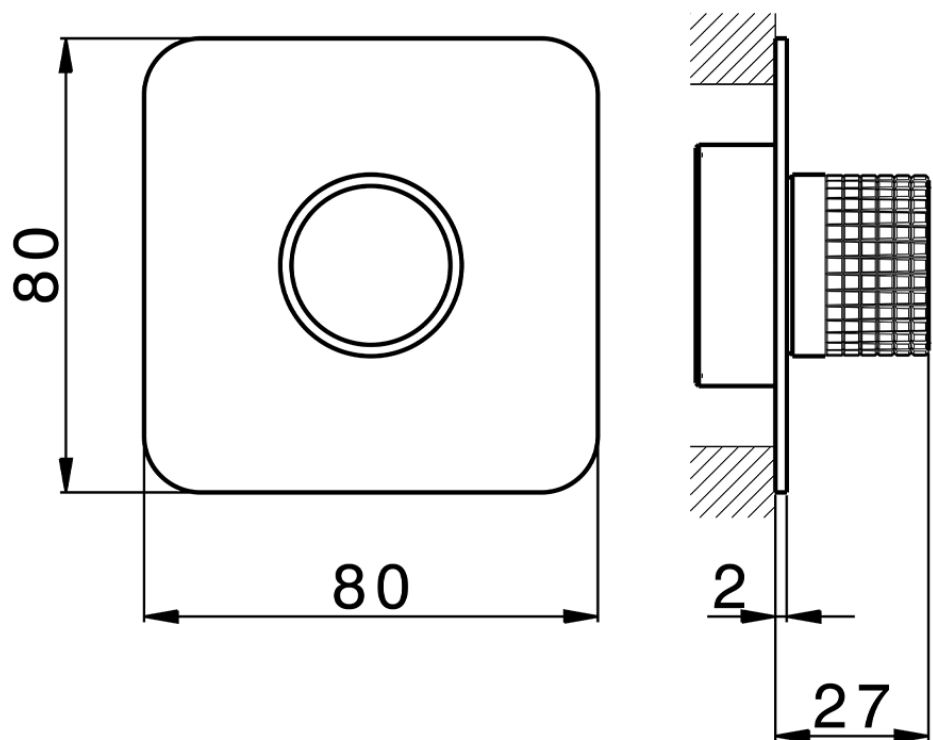

Parte externa para Push&Shower individual PUSH&SHOWER_PS1G6220

PS1G6220

<https://es.cisal.it/parte-externa-para-pushshower-individual-pushshower-ps1g6220>

2026-06-15