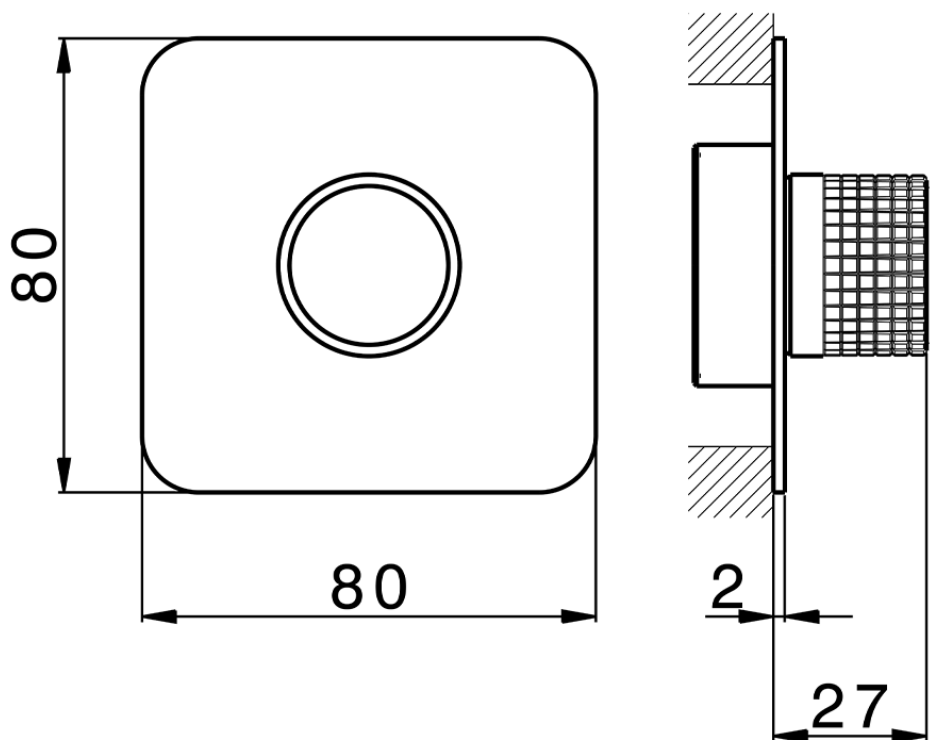

Parte externa para Push&Shower individual PUSH&SHOWER_PS1G6220

PS1G6220

<https://es.cisal.it/parte-externa-para-pushshower-individual-pushshower-ps1g6220>

2026-05-01