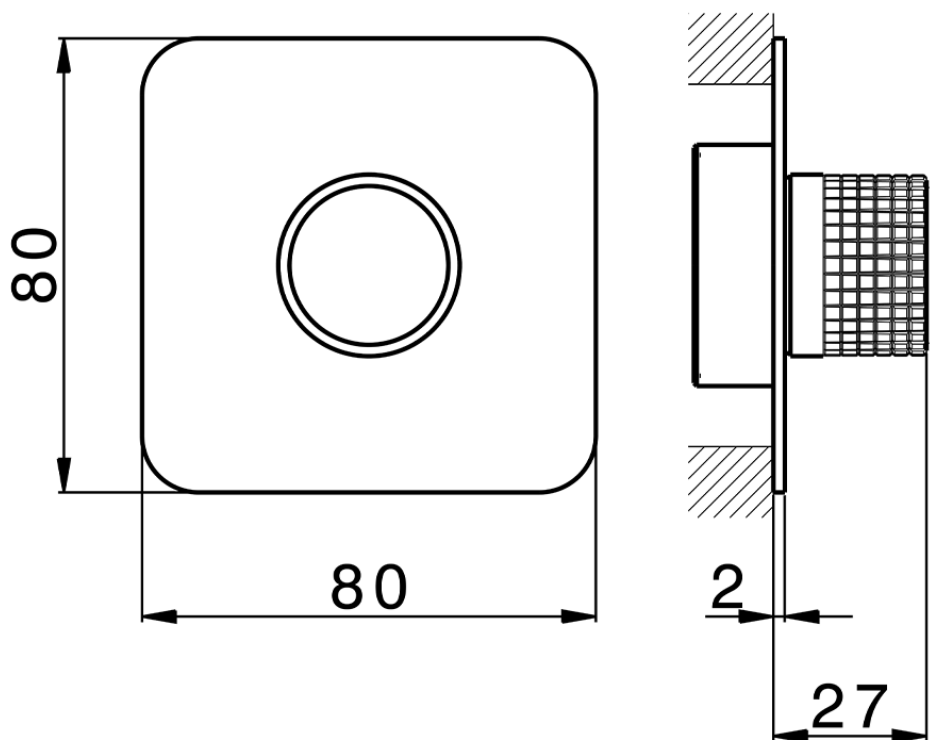

Parte externa para Push&Shower individual PUSH&SHOWER_PS1G6220

PS1G6220

<https://es.cisal.it/parte-externa-para-pushshower-individual-pushshower-ps1g6220>

2026-05-03