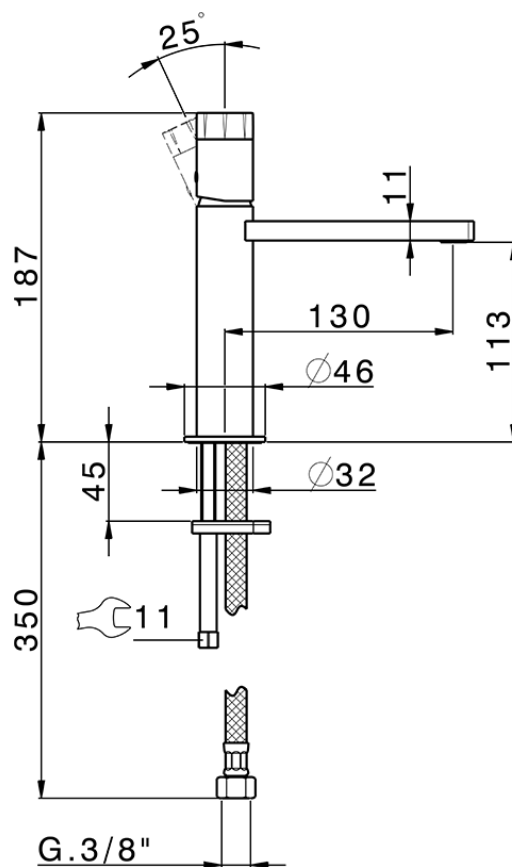

## Lavabo monomando large MARBLE X32\_X6000504

X6000504

<https://es.cisal.it/lavabo-monomando-large-marble-x32x6000504>

2024-09-16