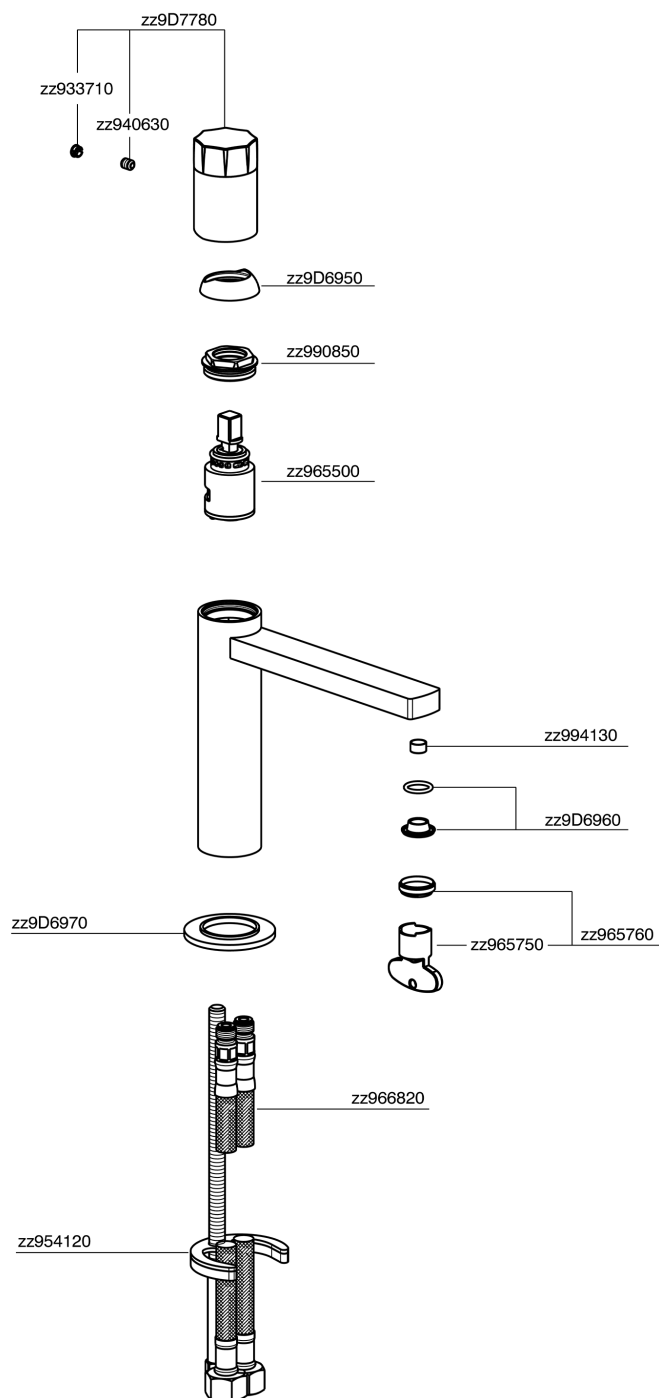

## Lavabo monomando large MARBLE X32\_X6000504

X6000504

<https://es.cisal.it/lavabo-monomando-large-marble-x32x6000504>

2024-09-16