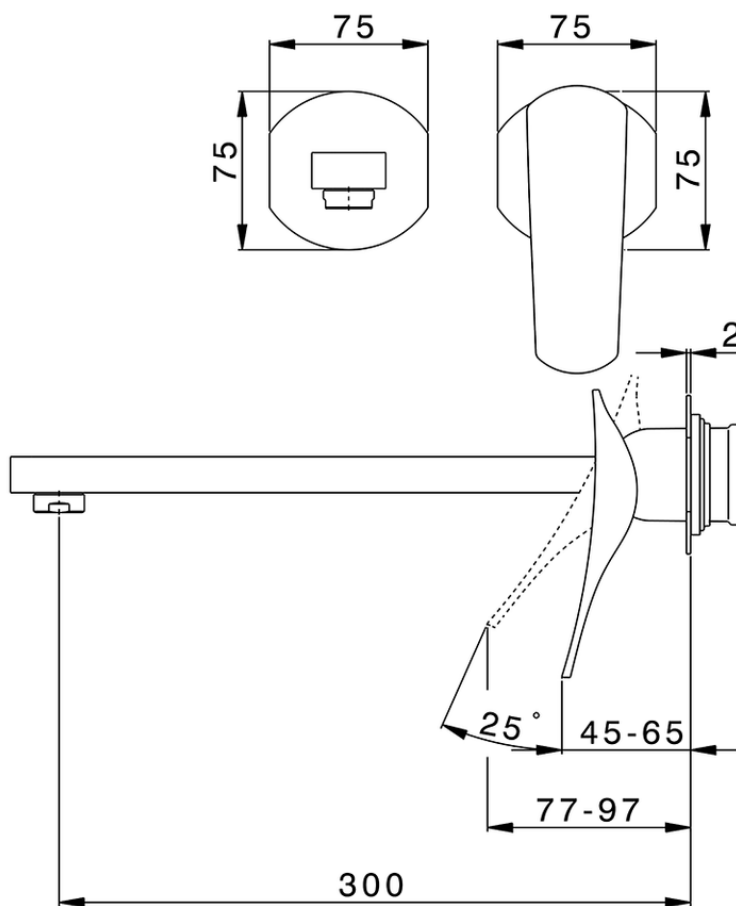

Parte externa monomando lavabo de pared ROADSTER ACCENT_RA005514

RA005514

<https://es.cisal.it/parte-externa-monomando-lavabo-de-pared-roadster-accent-ra005514>

2026-05-03