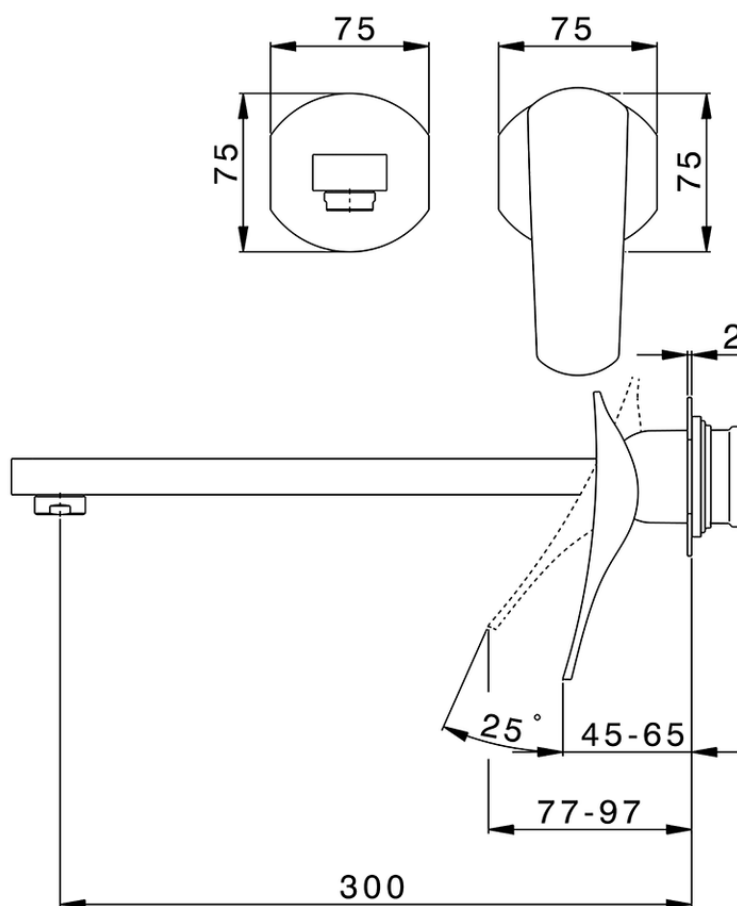

Parte externa monomando lavabo de pared ROADSTER ACCENT_RA005514

RA005514

<https://es.cisal.it/parte-externa-monomando-lavabo-de-pared-roadster-accent-ra005514>

2026-06-19