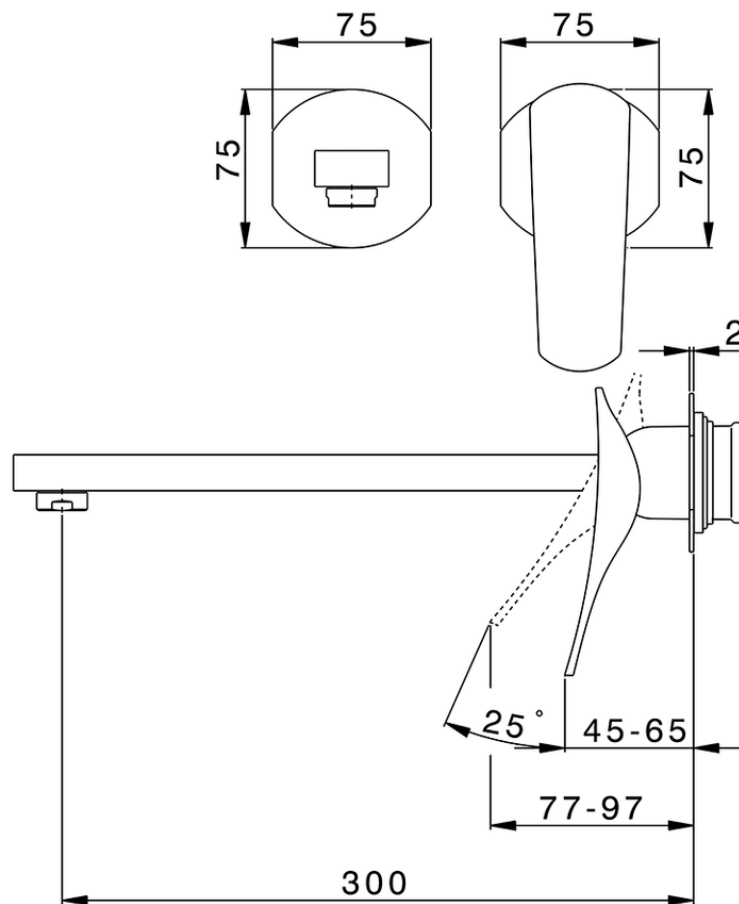

Parte externa monomando lavabo de pared ROADSTER ACCENT_RA005514

RA005514

<https://es.cisal.it/parte-externa-monomando-lavabo-de-pared-roadster-accent-ra005514>

2026-05-03