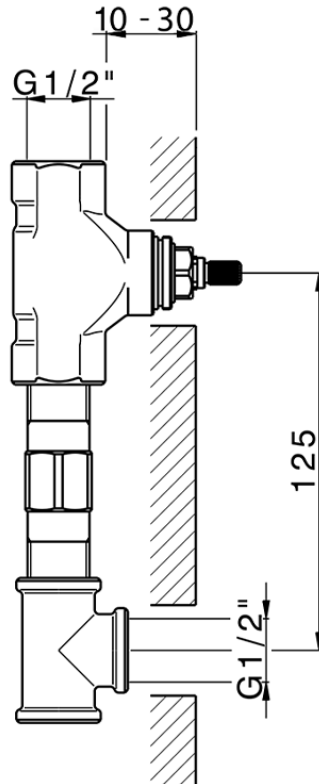

**Parte externa lavabo de pared GRACE\_MN013511**

MN013511

<https://es.cisal.it/parte-externa-lavabo-de-pared-grace-mn013511>

ZA033511

<https://es.cisal.it/parte-empotrada-lavabo-de-pared-empotrado-za033511>