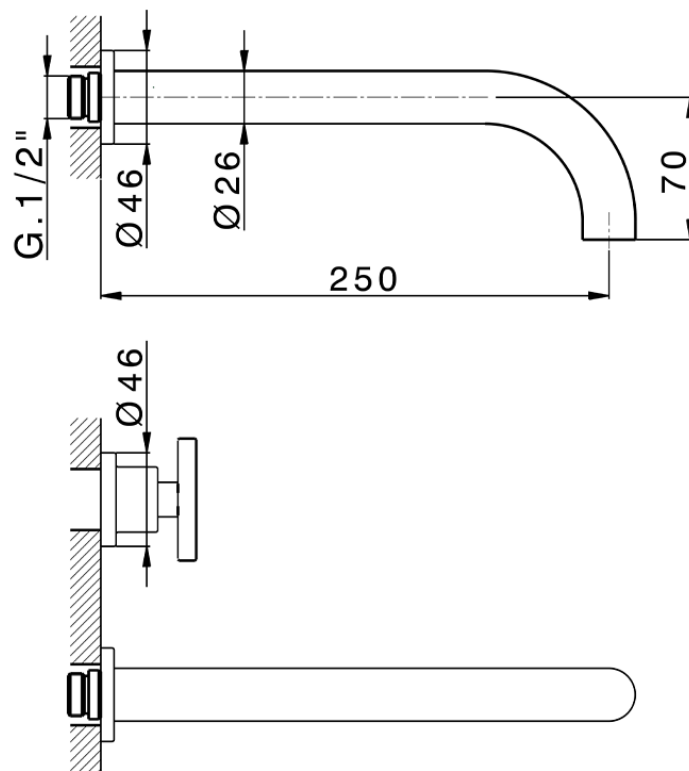

**Parte externa lavabo de pared GRACE\_MN013511**

MN013511

<https://es.cisal.it/parte-externa-lavabo-de-pared-grace-mn013511>

ZA033511

<https://es.cisal.it/parte-empotrada-lavabo-de-pared-empotrado-za033511>