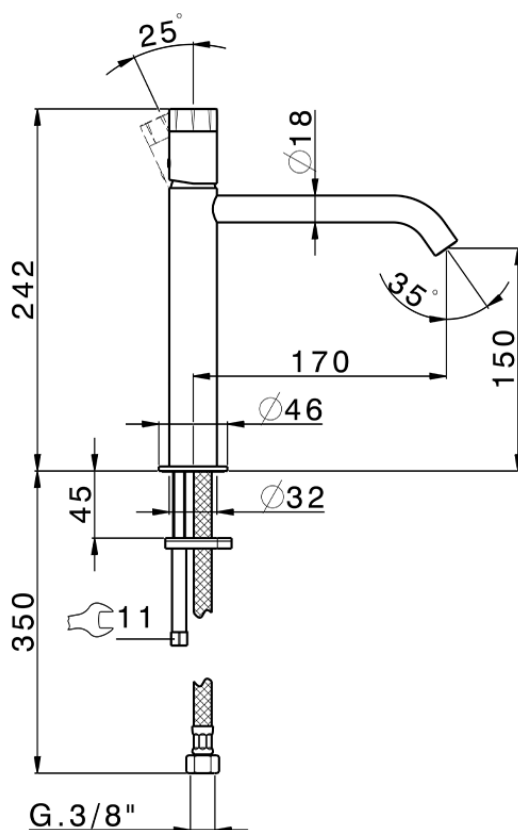

Lavabo monomando medio MARBLE X32_X5001504

X5001504

<https://es.cisal.it/lavabo-monomando-medio-marble-x32-x5001504>

2025-01-15