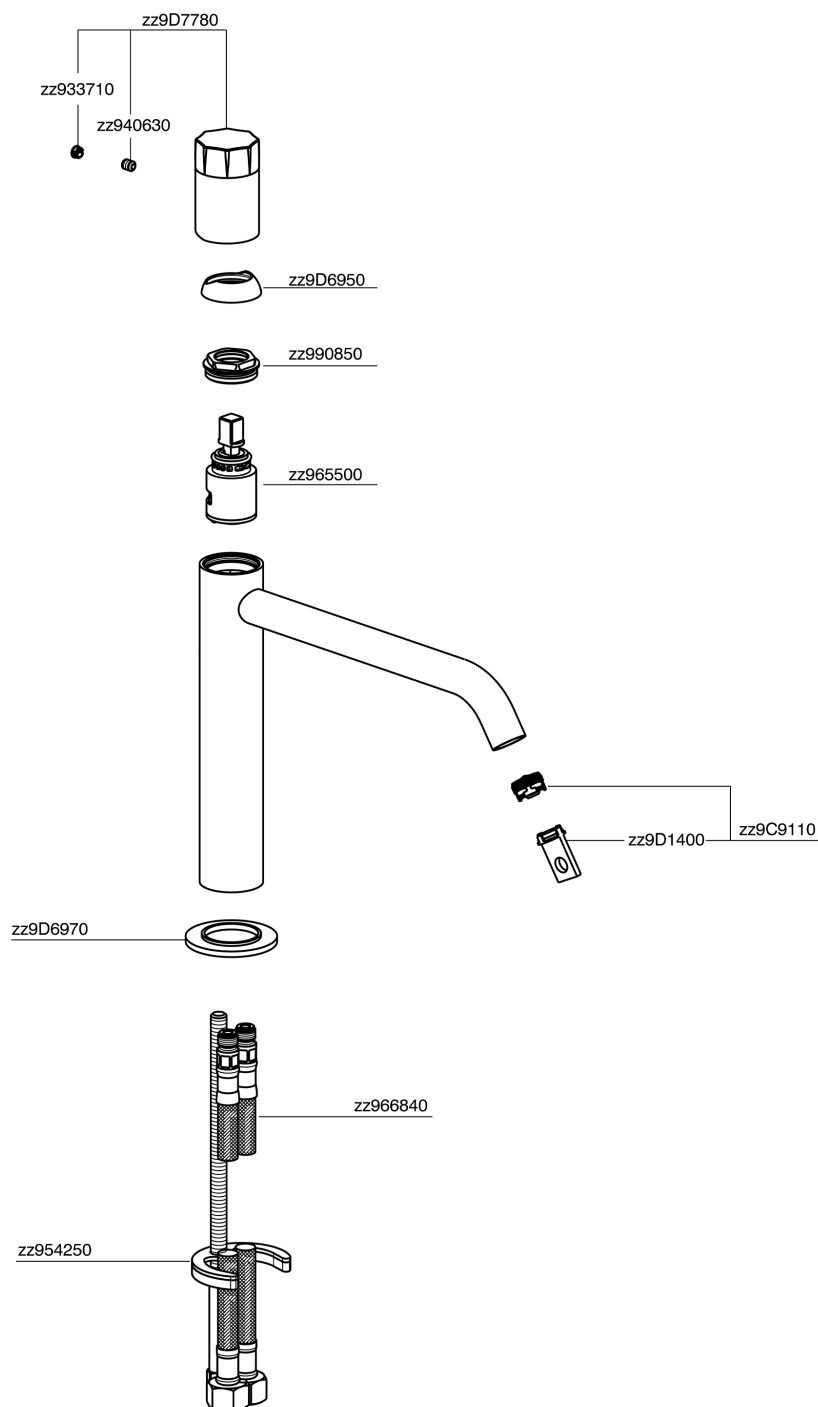

Lavabo monomando medio MARBLE X32_X5001504

X5001504

<https://es.cisal.it/lavabo-monomando-medio-marble-x32-x5001504>

2025-01-15